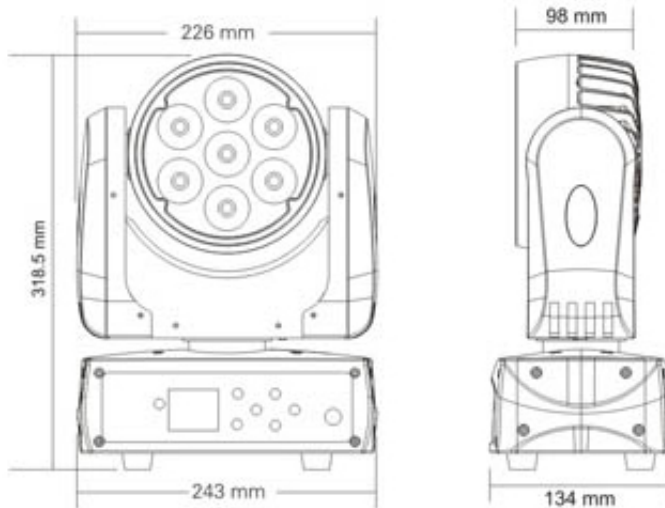

DIMENSIONS AND WEIGHT

Packing dimension: 43.5x33x26cm

Net Weight: 5 kgs

Gross Weight: 7.5 kgs

Colours/ Gobos

:
:
:

Dimensions

Photometrics

Beam angle 8°
Field angle 13°
Intensity LUX(max.)

Red leds	2798	1344	775
Green leds	8546	4028	2323
Blue leds	1200	570	330
White leds	10430	4845	2788
Full leds	21430	9600	5680

Distance(m)	2	3	4
8° Diameter(mm)	∅0.26	∅0.39	∅0.52
13° Diameter(mm)	∅0.46	∅0.69	∅0.92