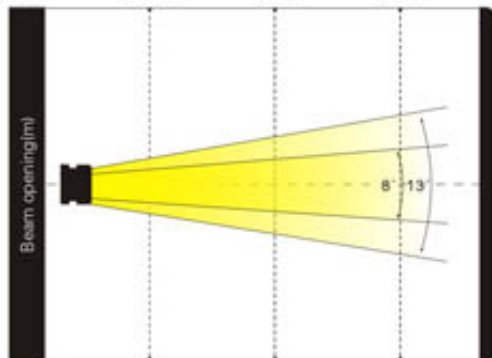

DIMENSIONS AND WEIGHT

Packing dimension: 43.5x33x26cm

Net Weight: 5 kgs

Gross Weight: 7.5 kgs

Colours/ Gobos

:
:
:

Dimensions

Photometrics

Beam angle 8°
Field angle 13°
Intensity LUX(max.)

Red leds	2798	1344	775
Green leds	8546	4028	2323
Blue leds	1200	570	330
White leds	10430	4845	2788
Full leds	21430	9600	5680

Distance(m)	2	3	4
8° Diameter(mm)	∅0.26	∅0.39	∅0.52
13° Diameter(mm)	∅0.46	∅0.69	∅0.92