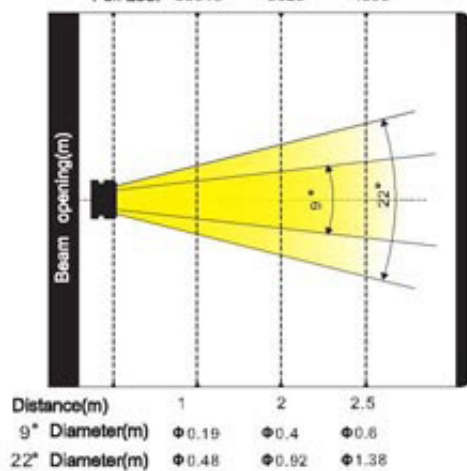

4 digit LED display

---

Preset program: 7 built in programs can be called up via DMX controller

Beam angle: 9 ° , field angle: 22 °

Attached an easily mounted metal holder enable to fit of optional diffractive diffusing film to get different beam angles and effects

Software upgrade: through DMX cable conveniently, quickly upgrade software

OVAL48DW: 32 x warm white, 16 x cool white

Power: AC100-240V,50/60HZ

Packing Dimension: 35x32x29cm

Net Weight: 7kgs

Gross Weight: 8kgs

## Dimensions

## Photometrics

Beam angle 9°  
 Field angle 22° (LENS 15° )

Intensity LUX	Red Led:	1812	835
	Green Led:	5896	2775
	Blue Led:	1210	600
	White Led:	3415	1584
	Full Led:	9920	4560

Errors and omissions are possible. All specifications are subject for change without prior notice.