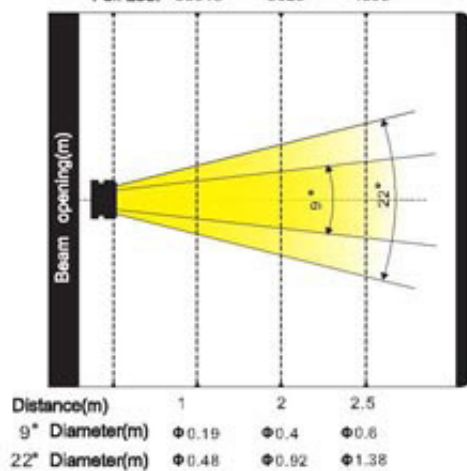

4 digit LED display

---

Preset program: 7 built in programs can be called up via DMX controller

Beam angle: 9 ° , field angle: 22 °

Attached an easily mounted metal holder enable to fit of optional diffractive diffusing film to get different beam angles and effects

Software upgrade: through DMX cable conveniently, quickly upgrade software

OVAL48DW: 32 x warm white, 16 x cool white

Power: AC100-240V,50/60HZ

Packing Dimension: 35x32x29cm

Net Weight: 7kgs

Gross Weight: 8kgs

## Dimensions

## Photometrics

Beam angle 9°  
 Field angle 22° ( LENS 15° )

Intensity LUX	Red Led:	1812	835
	Green Led:	5896	2775
	Blue Led:	1210	600
	White Led:	3415	1584
	Full Led:	9920	4560

Errors and omissions are possible. All specifications are subject for change without prior notice.