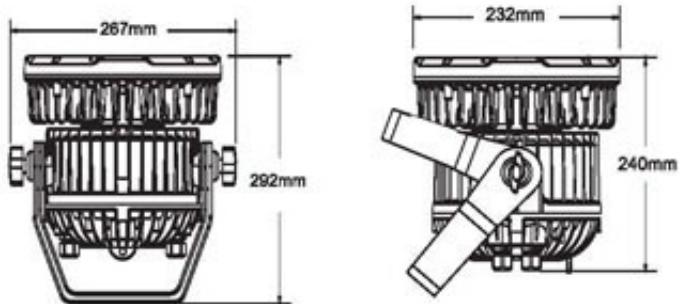

Photometrics

Beam angle 9°
Field angle 22° (LENS 15°)

Intensity LUX	Red Led:	1812	835
	Green Led:	5896	2775
	Blue Led:	1210	600
	White Led:	3415	1584
	Full Led:	9920	4560

Errors and omissions are possible. All specifications are subject for change without prior notice.