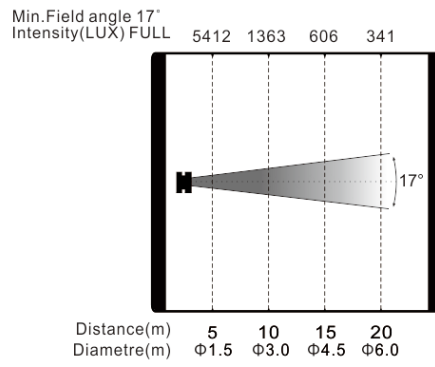

Control: DMX512/manual mode

Electric parameter

AC100-240V, 50/60Hz

Power: 300W

Dimension and weight

Product dimension: 36.8x45.8x76.4cm

Packing dimension (carton): 91.5x45.5x41.0cm

Net weight: 14.0kgs

Gross weight (carton): 19.5kgs

Colours/ Gobos

:

:

:

Dimensions

Photometrics

Errors and omissions are possible. All specifications are subject for change without prior notice.