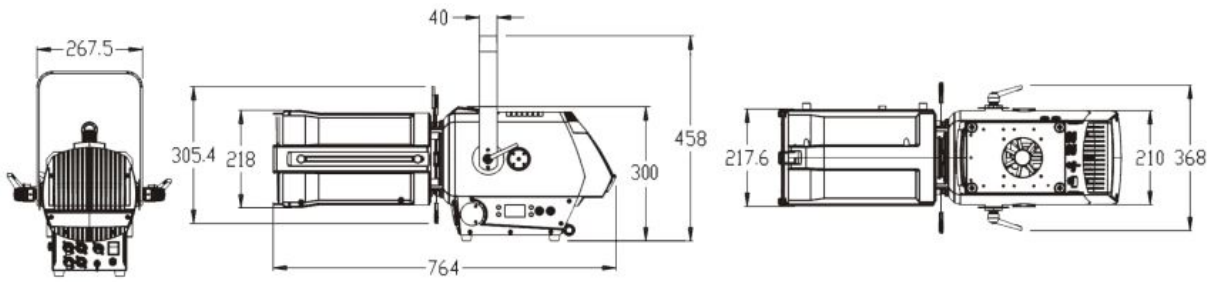

T250 LED PROFILE

Product parameters

Optical system

Source: 250W White LED Engine

CRI: up to 94

Fixture Output: 10,000lm

Color system

Color temperature linear: 3200K to 6000K

Control: DMX512/manual mode

Electric parameter

AC100-240V, 50/60Hz

Power: 300W

Dimension and weight

Product dimension: 36.8x45.8x76.4cm

Packing dimension (carton): 91.5x45.5x41.0cm

Net weight: 14.0kgs

Gross weight (carton): 19.5kgs

Colours/ Gobos

:

:

:

Dimensions

Photometrics

Errors and omissions are possible. All specifications are subject for change without prior notice.