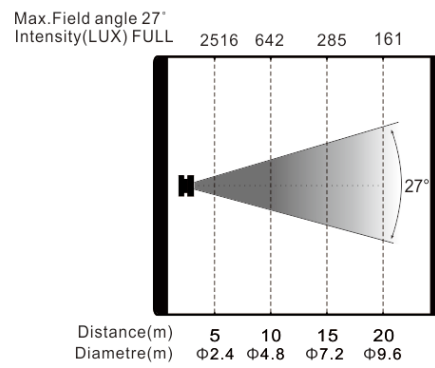

T250 LED PROFILE

Product parameters

Optical system

Source: 250W White LED Engine

CRI: up to 94

Fixture Output: 10,000lm

Color system

Color temperature linear: 3200K to 6000K

Effects

Zoom: 17 ° -27 ° (field angle)

Dimming: 0-100% linear dimming

Protection rating

IP20

Software

3 Control channel modes: 2/3/7 CH

Control

Control: DMX512/manual mode

Electric parameter

AC100-240V, 50/60Hz

Power: 300W

Dimension and weight

Product dimension: 36.8x45.8x76.4cm

Packing dimension (carton): 91.5x45.5x41.0cm

Net weight: 14.0kgs

Gross weight (carton): 19.5kgs

Colours/ Gobos

:

:

:

Dimensions

Photometrics

Errors and omissions are possible. All specifications are subject for change without prior notice.