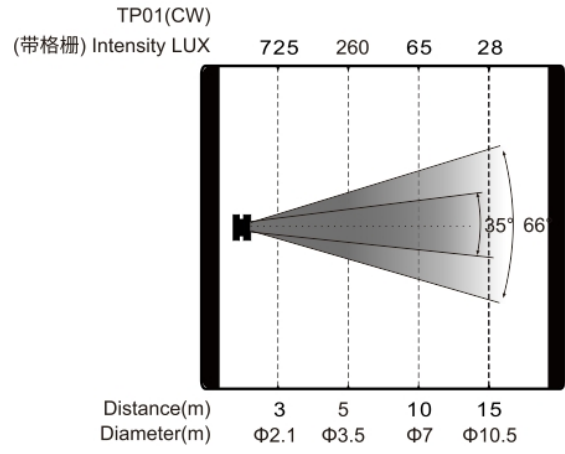

Errors and omissions are possible. All specifications are subject for change without prior notice.