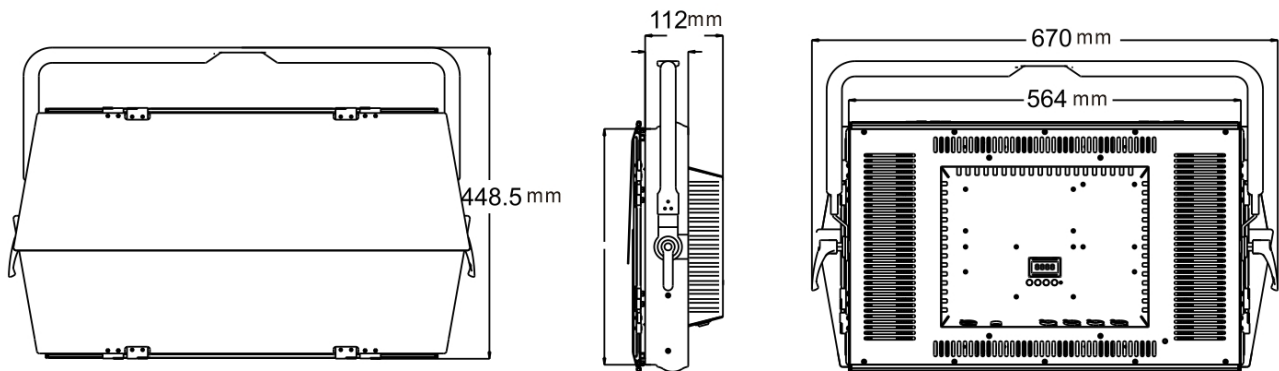

Dimensions

Photometrics