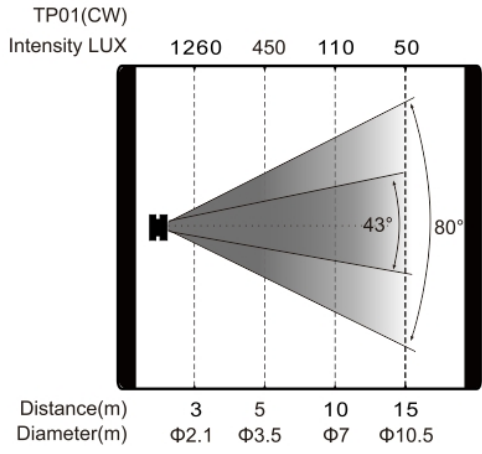

Errors and omissions are possible. All specifications are subject for change without prior notice.