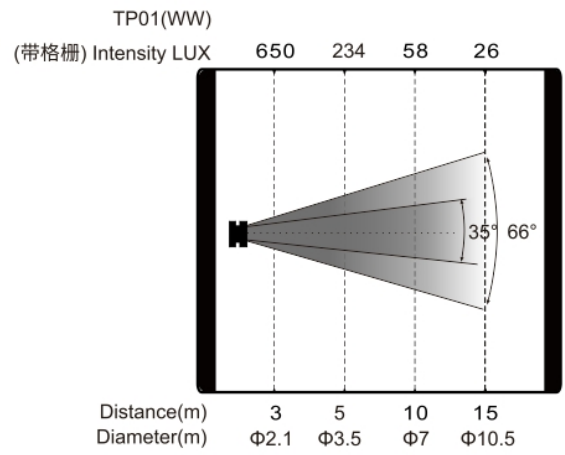

Errors and omissions are possible. All specifications are subject for change without prior notice.