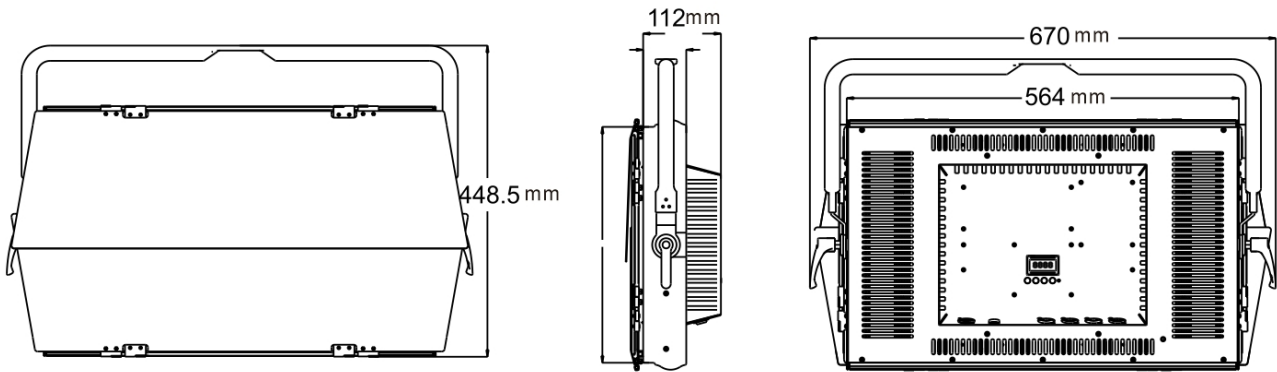

Dimensions

Photometrics