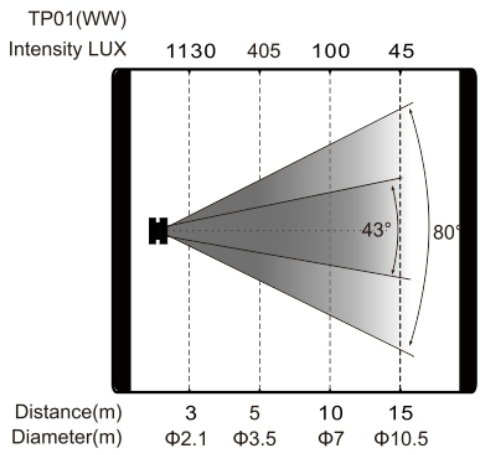

Errors and omissions are possible. All specifications are subject for change without prior notice.