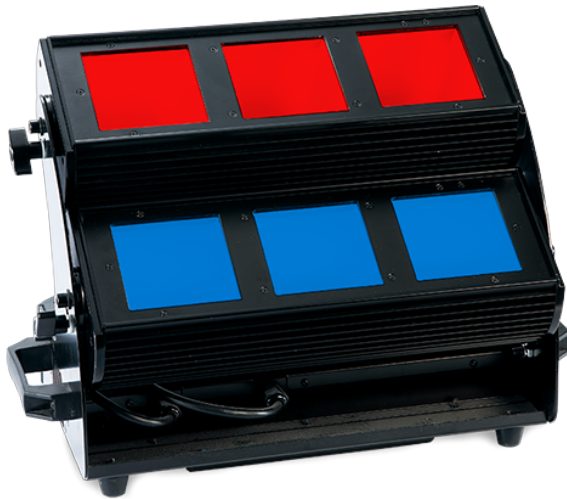

PIXI BAR C5

Product parameters

Optical system

Source: R/G/B/Y/W/DB/VG/HR,8-Color LED Engine

Fixture CT : 8000K

Lamp life expectancy : 50000h

CRI : 78

Fixture output : 8300lm

Effects

Zoom range: Beam Angle : 44 ° x46 ° , Field Angle : 75 ° x79 °

Dimming: 0-100% linear dimming

Protection rating

IP20

Software

Upgrade with DMX

3 Control channel modes: 12/20/28CH

Control

DMX 512/Manual

RDM protocol

Electric parameter

AC100-240V, 50/60Hz

Power : 440W

Dimension and weight

Product dimension : 506x309x353mm