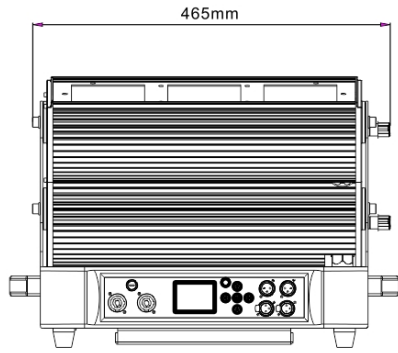

Control

DMX 512/Manual

RDM protocol

Electric parameter

AC100-240V, 50/60Hz

Power : 440W

Dimension and weight

Product dimension : 506x309x353mm

Packing dimension (carton) : 580x415x470mm

Net weight : 10.8kg

Gross weight (carton) : 14.5kg

Colours/ Gobos

:

:

:

Dimensions

Photometrics

| | | | | |
|------|-----|----|----|----|
| FULL | 380 | 95 | 42 | 24 |
| RED | 71 | 18 | 8 | 5 |
| BLUE | 30 | 7 | 3 | 2 |
| HR | 20 | 5 | 2 | 1 |
| C | 69 | 17 | 8 | 4 |
| G | 149 | 37 | 17 | 9 |
| DB | 13 | 3 | 2 | 1 |
| Y | 40 | 10 | 4 | 3 |
| W | 148 | 37 | 16 | 9 |

| | | | | |
|---------------|----------|------------|------------|------------|
| Distance(m) | 5 | 10 | 15 | 20 |
| Beam Width(m) | Φ7.7x8.2 | Φ15.3x16.5 | Φ23.0x24.7 | Φ30.7x33.0 |

Errors and omissions are possible. All specifications are subject for change without prior notice.