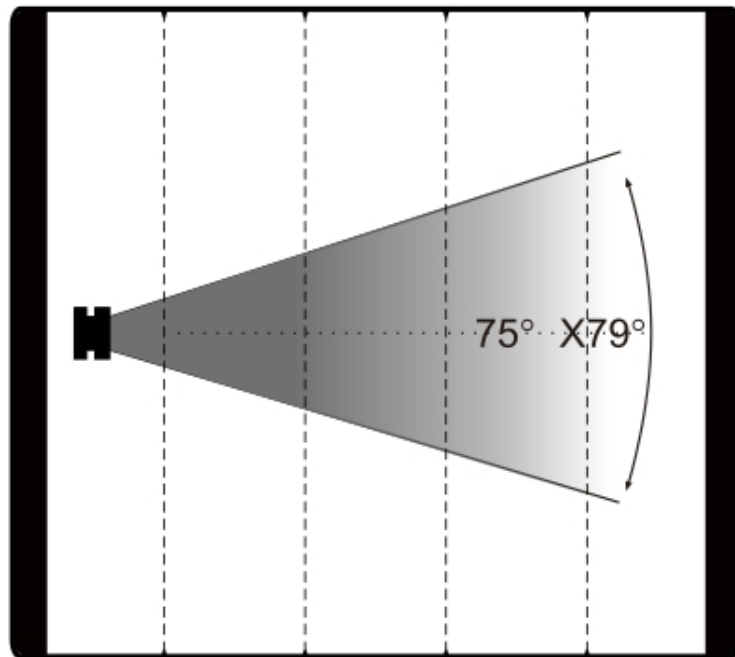

Control

DMX 512/Manual

RDM protocol

Electric parameter

AC100-240V, 50/60Hz

Power : 440W

Dimension and weight

Product dimension : 506x309x353mm

Packing dimension (carton) : 580x415x470mm

Net weight : 10.8kg

Gross weight (carton) : 14.5kg

Colours/ Gobos

:

:

:

Dimensions

| | | | | |
|---------------|----------|------------|------------|------------|
| Distance(m) | 5 | 10 | 15 | 20 |
| Beam Width(m) | Φ7.7x8.2 | Φ15.3x16.5 | Φ23.0x24.7 | Φ30.7x33.0 |

Errors and omissions are possible. All specifications are subject for change without prior notice.