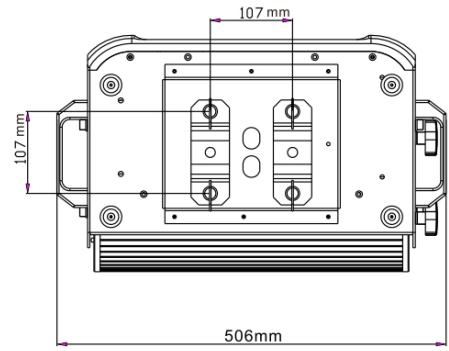

Control

DMX 512/Manual

RDM protocol

Electric parameter

AC100-240V, 50/60Hz

Power : 440W

Dimension and weight

Product dimension : 506x309x353mm

Packing dimension (carton) : 580x415x470mm

Net weight : 10.8kg

Gross weight (carton) : 14.5kg

Colours/ Gobos

:

:

:

Dimensions

| | | | | |
|---------------|----------|------------|------------|------------|
| Distance(m) | 5 | 10 | 15 | 20 |
| Beam Width(m) | Φ7.7x8.2 | Φ15.3x16.5 | Φ23.0x24.7 | Φ30.7x33.0 |

Errors and omissions are possible. All specifications are subject for change without prior notice.