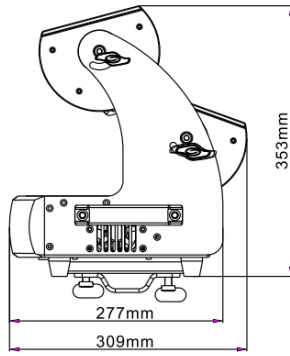

Control

DMX 512/Manual

RDM protocol

Electric parameter

AC100-240V, 50/60Hz

Power : 440W

Dimension and weight

Product dimension : 506x309x353mm

Packing dimension (carton) : 580x415x470mm

Net weight : 10.8kg

Gross weight (carton) : 14.5kg

Colours/ Gobos

:

:

:

Dimensions

| | | | | |
|---------------|----------|------------|------------|------------|
| Distance(m) | 5 | 10 | 15 | 20 |
| Beam Width(m) | Φ7.7x8.2 | Φ15.3x16.5 | Φ23.0x24.7 | Φ30.7x33.0 |

Errors and omissions are possible. All specifications are subject for change without prior notice.