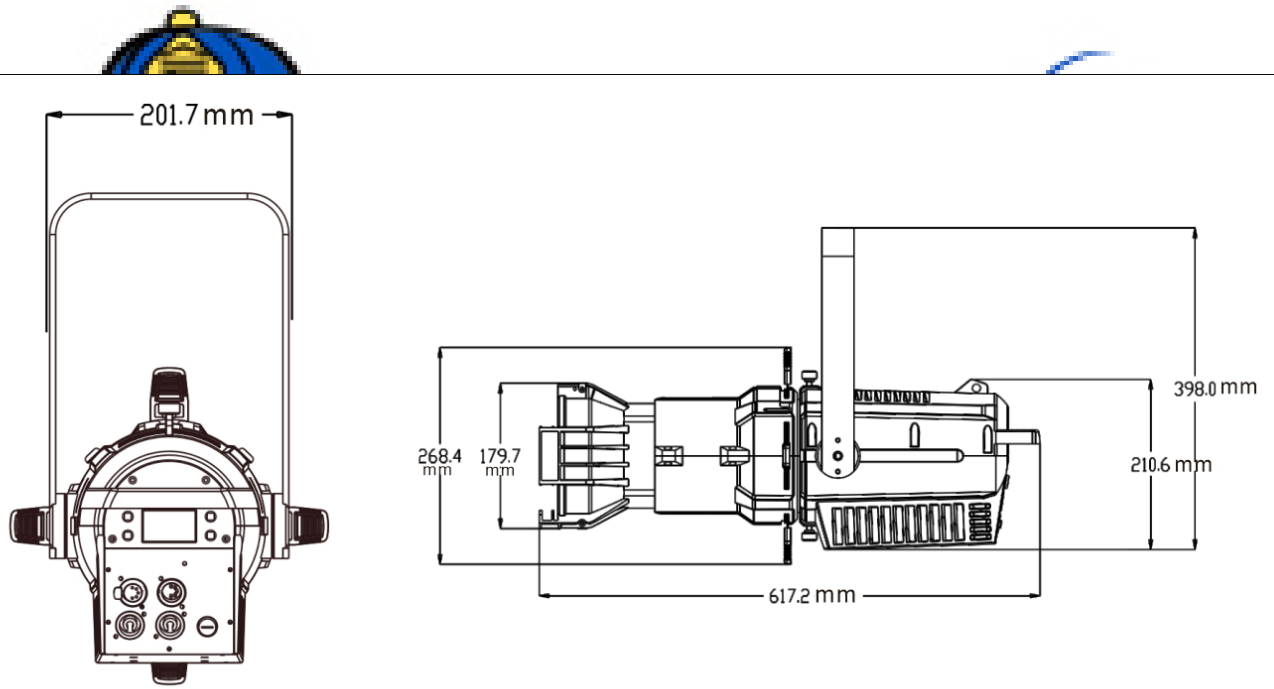

## Dimension and weight

Product dimension: 201.7x268.4x617.2mm (Fixture)

Packing dimension (carton): 575x395x355mm (Fixture)

Net weight: 7.2kg (Fixture)

Gross weight (carton): 9.5kg (Fixture)

## Dimensions