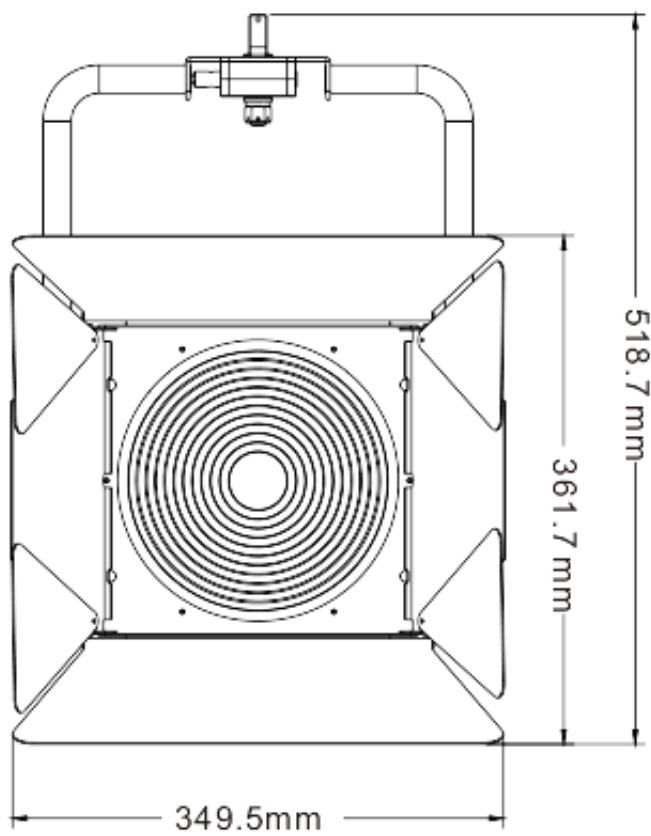

:

:

Dimensions

Photometrics