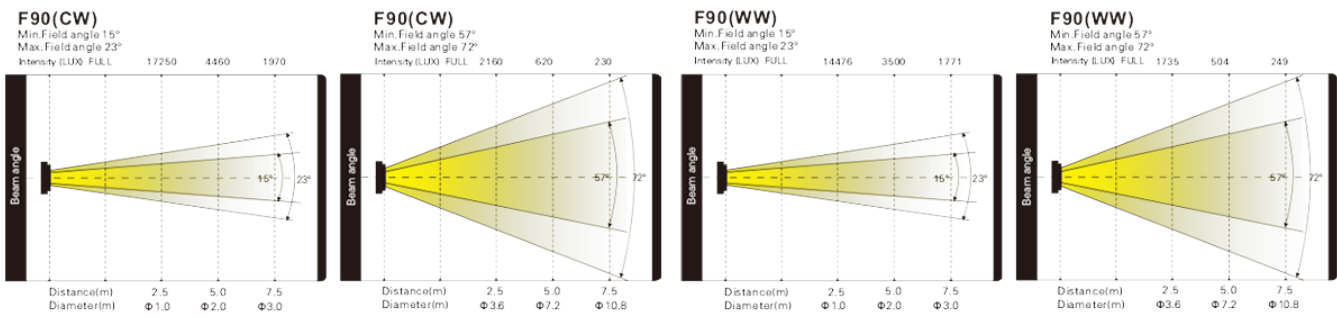

Errors and omissions are possible. All specifications are subject for change without prior notice.