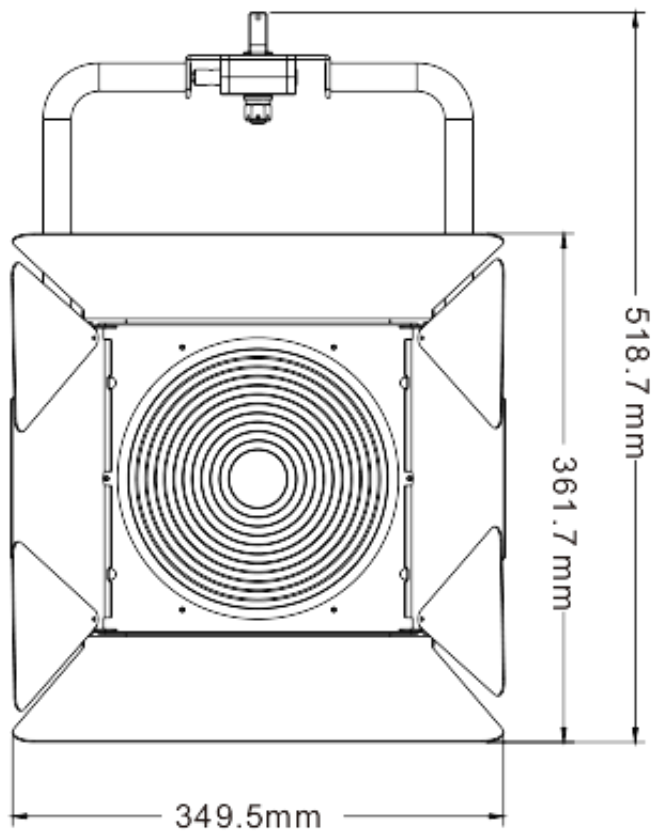

:

:

Dimensions

Photometrics