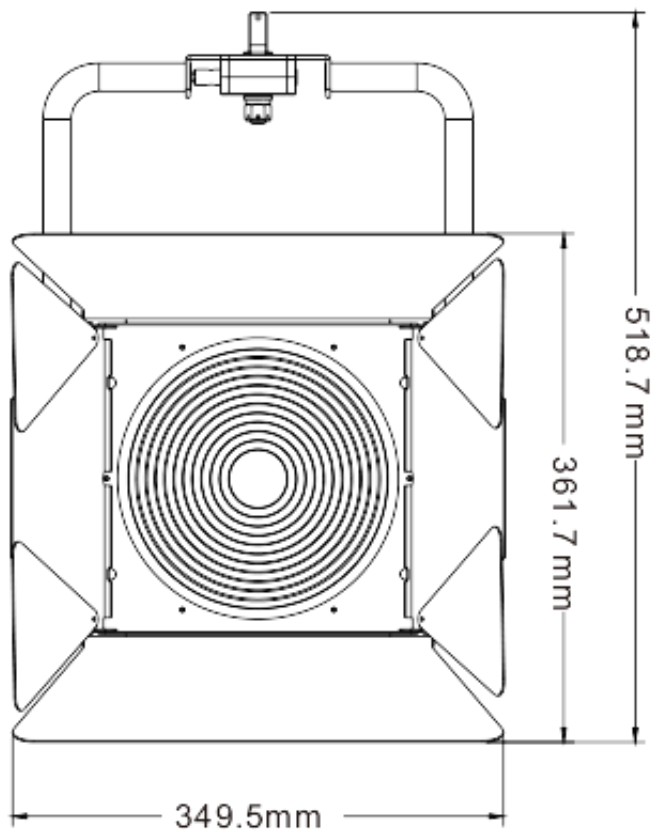

:

:

Dimensions

Photometrics