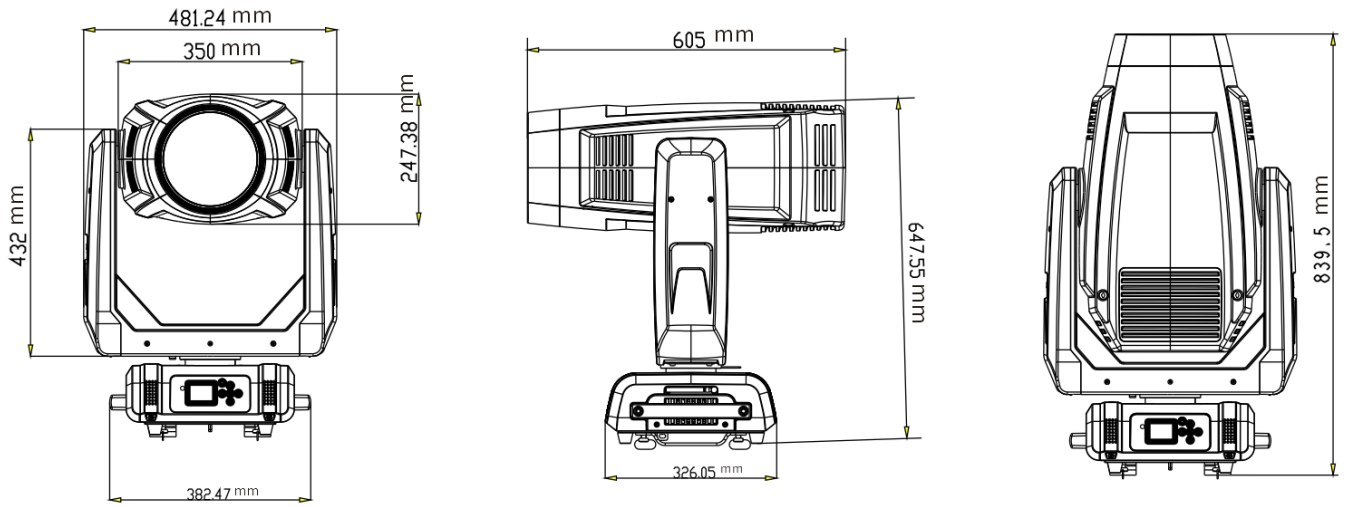

Electric parameter
AC100-240V, 50/60Hz
Power: 800W

Dimension and weight
Product dimension: 481x326x840mm
Packing dimension (carton): 965x595x465mm
Net weight: 48kg
Gross weight (carton): 49kg

*Testing conditions in the lab may differ based on various factors.

Colours/ Gobos

:

COLOR WHEEL: 

ROTATING GOBO WHEEL 1: 

Dimensions

Photometrics

GL5
Intensity LUX (8°) 46080 11520 5060 2954

Distance(m) 5 10 15 20
Diameter(m) Φ 0.7 Φ 1.4 Φ 2.1 Φ 2.8

GL5H
Intensity LUX (8°) 31500 7875 3500 1969

Distance(m) 5 10 15 20
Diameter(m) Φ 0.7 Φ 1.4 Φ 2.1 Φ 2.8

Intensity LUX (50°) 2404 601 287 168

Distance(m) 5 10 15 20
Diameter(m) Φ 4.7 Φ 9.3 Φ 14.0 Φ 18.7

Intensity LUX (50°) 1610 403 179 101

Distance(m) 5 10 15 20
Diameter(m) Φ 4.7 Φ 9.3 Φ 14.0 Φ 18.7

Errors and omissions are possible. All specifications are subject for change without prior notice.