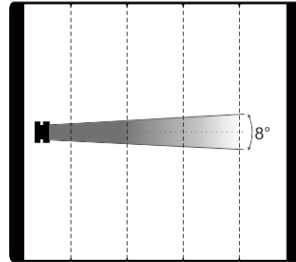

Colours/ Gobos

:

COLOR WHEEL: 

ROTATING GOBO WHEEL 1: 

Dimensions

Photometrics

GL5
Intensity LUX (8°) 46080 11520 5060 2954

Distance(m) 5 10 15 20
Diameter(m) Φ 0.7 Φ 1.4 Φ 2.1 Φ 2.8

GL5H
Intensity LUX (8°) 31500 7875 3500 1969

Distance(m) 5 10 15 20
Diameter(m) Φ 0.7 Φ 1.4 Φ 2.1 Φ 2.8

Intensity LUX (50°) 2404 601 287 168

Distance(m) 5 10 15 20
Diameter(m) Φ 4.7 Φ 9.3 Φ 14.0 Φ 18.7

Intensity LUX (50°) 1610 403 179 101

Distance(m) 5 10 15 20
Diameter(m) Φ 4.7 Φ 9.3 Φ 14.0 Φ 18.7

Errors and omissions are possible. All specifications are subject for change without prior notice.