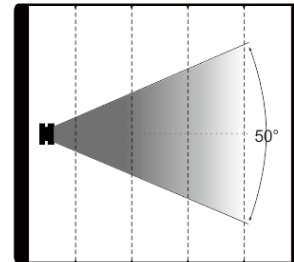

Colours/ Gobos

:

COLOR WHEEL: 

ROTATING GOBO WHEEL 1: 

Dimensions

Photometrics

GL5
Intensity LUX (8°) 46080 11520 5060 2954

Distance(m) 5 10 15 20
Diameter(m) Φ 0.7 Φ 1.4 Φ 2.1 Φ 2.8

GL5H
Intensity LUX (8°) 31500 7875 3500 1969

Distance(m) 5 10 15 20
Diameter(m) Φ 0.7 Φ 1.4 Φ 2.1 Φ 2.8

Intensity LUX (50°) 2404 601 287 168

Distance(m) 5 10 15 20
Diameter(m) Φ 4.7 Φ 9.3 Φ 14.0 Φ 18.7

Intensity LUX (50°) 1610 403 179 101

Distance(m) 5 10 15 20
Diameter(m) Φ 4.7 Φ 9.3 Φ 14.0 Φ 18.7

Errors and omissions are possible. All specifications are subject for change without prior notice.