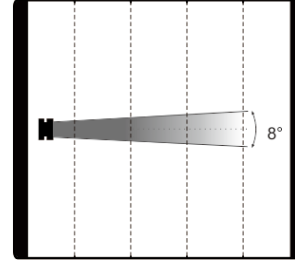

Colours/ Gobos

:

COLOR WHEEL: 

ROTATING GOBO WHEEL 1: 

Dimensions

Photometrics

GL5
Intensity LUX (8°) 46080 11520 5060 2954

Distance(m) 5 10 15 20
Diameter(m) Φ 0.7 Φ 1.4 Φ 2.1 Φ 2.8

GL5H
Intensity LUX (8°) 31500 7875 3500 1969

Distance(m) 5 10 15 20
Diameter(m) Φ 0.7 Φ 1.4 Φ 2.1 Φ 2.8

Intensity LUX (50°) 2404 601 287 168

Distance(m) 5 10 15 20
Diameter(m) Φ 4.7 Φ 9.3 Φ 14.0 Φ 18.7

Intensity LUX (50°) 1610 403 179 101

Distance(m) 5 10 15 20
Diameter(m) Φ 4.7 Φ 9.3 Φ 14.0 Φ 18.7

Errors and omissions are possible. All specifications are subject for change without prior notice.