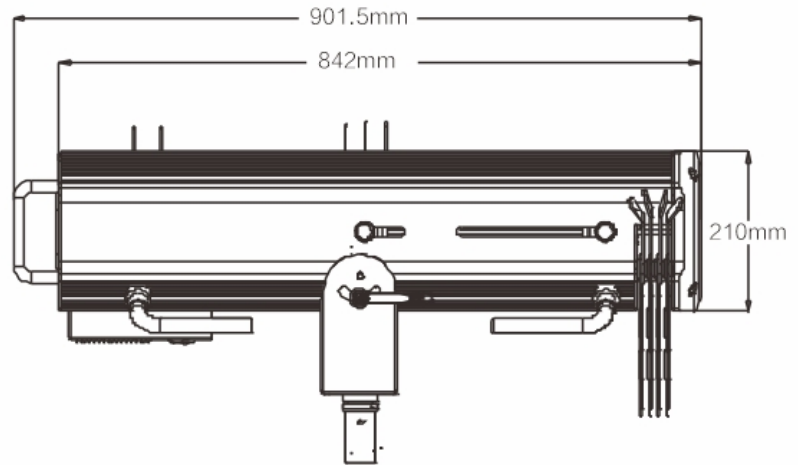

Software

Run time of fixture and light source

Electric parameter

AC100-240V, 50/60Hz

Power: 350W

Dimension and weight

Product dimension: 37.6x25.5x90.2cm

Packing dimension (carton): 101.5x49.5x48.5cm

Net weight: 23.0kgs

Gross weight (carton): 29.0kgs

Colours/ Gobos

:

:

:

Dimensions

Photometrics