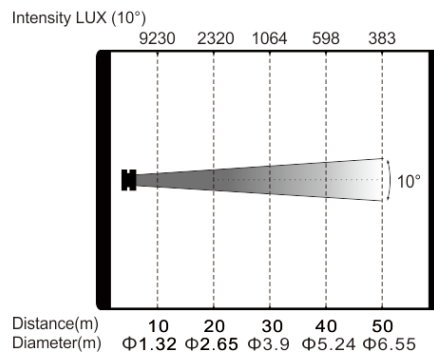


FS300M FOLLOW SPOT

Product parameters

Optical system

Source: Philips Platinum 15R, 300W

Fixture CT: 8000K, CTO: Manual

Life span : >2,000h

Color system

Color filters: 4 interchangeable color filters

Effects

Focus: manual

Zoom: 5 ° - 10 ° , manual

Frost : manual

Iris : Manual

Dimming: 0-100% linear dimming, manual

Protection rating

IP20

Software

Run time of fixture and light source

Electric parameter

AC100-240V, 50/60Hz

Power: 350W

Dimension and weight

Product dimension: 37.6x25.5x90.2cm

Packing dimension (carton): 101.5x49.5x48.5cm

Net weight: 23.0kgs

Gross weight (carton): 29.0kgs

Colours/ Gobos

:

:

:

Dimensions

Photometrics