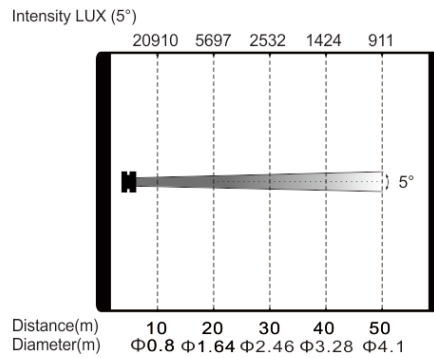


FS300M FOLLOW SPOT

Product parameters

Optical system

Source: Philips Platinum 15R, 300W

Fixture CT: 8000K, CTO: Manual

Life span : >2,000h

Color system

Color filters: 4 interchangeable color filters

Effects

Focus: manual

Zoom: 5 ° - 10 ° , manual

Frost : manual

Iris : Manual

Dimming: 0-100% linear dimming, manual

Protection rating

IP20

Software

Run time of fixture and light source

Electric parameter

AC100-240V, 50/60Hz

Power: 350W

Dimension and weight

Product dimension: 37.6x25.5x90.2cm

Packing dimension (carton): 101.5x49.5x48.5cm

Net weight: 23.0kgs

Gross weight (carton): 29.0kgs

Colours/ Gobos

:

:

:

Dimensions

Photometrics