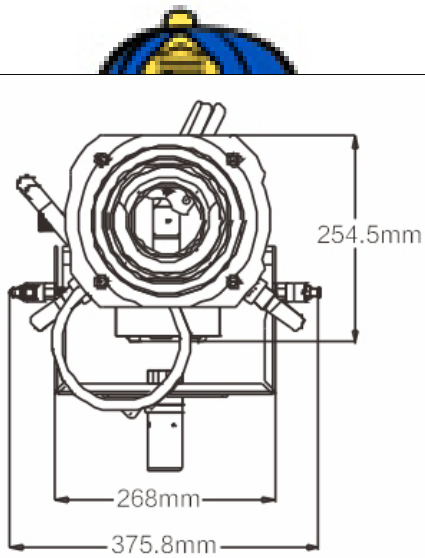

Software

Run time of fixture and light source

Electric parameter

AC100-240V, 50/60Hz

Power: 350W

Dimension and weight

Product dimension: 37.6x25.5x90.2cm

Packing dimension (carton): 101.5x49.5x48.5cm

Net weight: 23.0kgs

Gross weight (carton): 29.0kgs

Colours/ Gobos

:

:

:

Dimensions

Photometrics