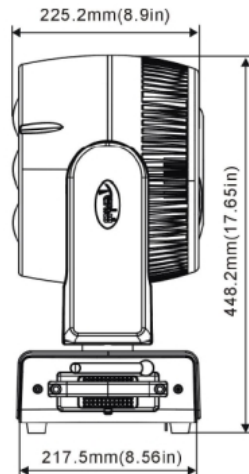

Product dimension: 349.5x225.2x448.2mm

Packing dimension (carton): 430x370x605mm

Net weight: 11kg

Gross weight (carton): 19kg

Colours/ Gobos

:

:

:

Dimensions

Photometrics

Min.Beam mode angle(5.9°)
Min.Field mode angle(10°)

Full leds 39716 14298 3574 1589 894

Distance(m)	3	5	10	15	20
5.9° Diameter(m)	Φ0.3	Φ0.5	Φ1.0	Φ1.5	Φ2.1
10° Diameter(m)	Φ0.5	Φ0.9	Φ1.8	Φ2.7	Φ3.6

Max.Beam mode angle(59.9°)
Max.Field mode angle(77°)

Full leds 1013 365 91 41 23

Distance(m)	3	5	10	15	20
59.9° Diameter(m)	Φ3.5	Φ5.8	Φ11.5	Φ17.3	Φ23.0
77° Diameter(m)	Φ4.8	Φ7.9	Φ15.9	Φ23.8	Φ31.7

Errors and omissions are possible. All specifications are subject for change without prior notice.