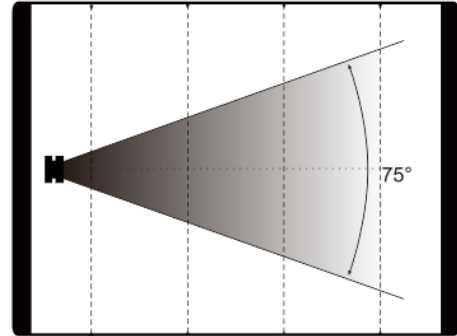

AC100-240V, 50/60Hz

Power: 700W

Dimension and weight

Product dimension: 349.5x225.2x448.2mm

Packing dimension (carton): 430x370x605mm
Net weight: 11kg
Gross weight (carton): 19kg

Colours/ Gobos

:

:

:

Dimensions

Photometrics

Min.Beam angle 11.2°				
Red leds	1625	406.3	180.6	101.6
Green leds	4690	1172.5	521.1	293.1
Bule leds	1186	296.5	131.8	74.1
White leds	7290	1822.5	810	455.6
Full leds	12660	3165	1406.7	791.3

Max.Beam angle 75°				
Red leds	63	15.8	7	3.9
Green leds	161	40.3	17.9	10.1
Bule leds	37	9.3	4.1	2.3
White leds	256	64	28.4	16
Full leds	440	110	48.9	27.5

Distance(m)	5	10	15	20
Diameter(m)	Φ0.97	Φ1.95	Φ2.92	Φ3.90