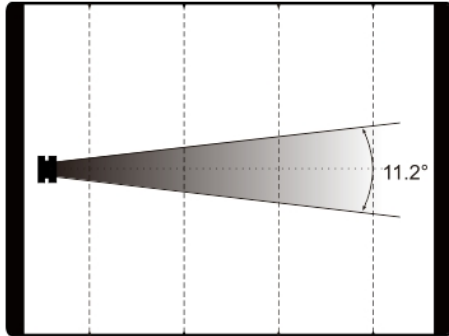

AC100-240V, 50/60Hz

Power: 700W

Dimension and weight

Product dimension: 349.5x225.2x448.2mm

Packing dimension (carton): 430x370x605mm
Net weight: 11kg
Gross weight (carton): 19kg

Colours/ Gobos

:

:

:

Dimensions

Photometrics

Min.Beam angle 11.2°				
Red leds	1625	406.3	180.6	101.6
Green leds	4690	1172.5	521.1	293.1
Bule leds	1186	296.5	131.8	74.1
White leds	7290	1822.5	810	455.6
Full leds	12660	3165	1406.7	791.3

Max.Beam angle 75°				
Red leds	63	15.8	7	3.9
Green leds	161	40.3	17.9	10.1
Bule leds	37	9.3	4.1	2.3
White leds	256	64	28.4	16
Full leds	440	110	48.9	27.5

Distance(m)	5	10	15	20
Diameter(m)	Φ0.97	Φ1.95	Φ2.92	Φ3.90