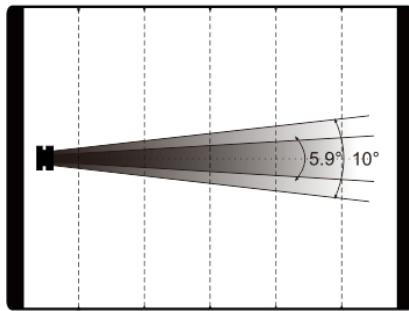

Product dimension: 349.5x225.2x448.2mm

Packing dimension (carton): 430x370x605mm

Net weight: 11kg

Gross weight (carton): 19kg

Colours/ Gobos

:

:

:

Dimensions

Photometrics

Min.Beam mode angle(5.9°)
Min.Field mode angle(10°)

Full leds 39716 14298 3574 1589 894

Distance(m)	3	5	10	15	20
5.9° Diameter(m)	Φ0.3	Φ0.5	Φ1.0	Φ1.5	Φ2.1
10° Diameter(m)	Φ0.5	Φ0.9	Φ1.8	Φ2.7	Φ3.6

Max.Beam mode angle(59.9°)
Max.Field mode angle(77°)

Full leds 1013 365 91 41 23

Distance(m)	3	5	10	15	20
59.9° Diameter(m)	Φ3.5	Φ5.8	Φ11.5	Φ17.3	Φ23.0
77° Diameter(m)	Φ4.8	Φ7.9	Φ15.9	Φ23.8	Φ31.7

Errors and omissions are possible. All specifications are subject for change without prior notice.