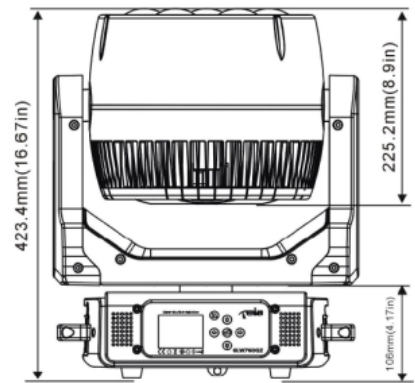

Product dimension: 349.5x225.2x448.2mm

Packing dimension (carton): 430x370x605mm

Net weight: 11kg

Gross weight (carton): 19kg

Colours/ Gobos

:

:

:

Dimensions

Photometrics

Min.Beam mode angle(5.9°)
Min.Field mode angle(10°)

Full leds 39716 14298 3574 1589 894

Distance(m)	3	5	10	15	20
5.9° Diameter(m)	Φ0.3	Φ0.5	Φ1.0	Φ1.5	Φ2.1
10° Diameter(m)	Φ0.5	Φ0.9	Φ1.8	Φ2.7	Φ3.6

Max.Beam mode angle(59.9°)
Max.Field mode angle(77°)

Full leds 1013 365 91 41 23

Distance(m)	3	5	10	15	20
59.9° Diameter(m)	Φ3.5	Φ5.8	Φ11.5	Φ17.3	Φ23.0
77° Diameter(m)	Φ4.8	Φ7.9	Φ15.9	Φ23.8	Φ31.7

Errors and omissions are possible. All specifications are subject for change without prior notice.