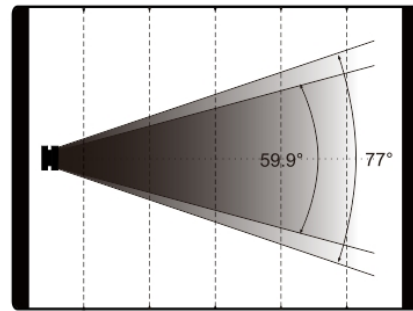

Product dimension: 349.5x225.2x448.2mm

Packing dimension (carton): 430x370x605mm

Net weight: 11kg

Gross weight (carton): 19kg

Colours/ Gobos

:

:

:

Dimensions

Photometrics

Min.Beam mode angle(5.9°)
Min.Field mode angle(10°)

Full leds 39716 14298 3574 1589 894

Distance(m)	3	5	10	15	20
5.9° Diameter(m)	Φ0.3	Φ0.5	Φ1.0	Φ1.5	Φ2.1
10° Diameter(m)	Φ0.5	Φ0.9	Φ1.8	Φ2.7	Φ3.6

Max.Beam mode angle(59.9°)
Max.Field mode angle(77°)

Full leds 1013 365 91 41 23

Distance(m)	3	5	10	15	20
59.9° Diameter(m)	Φ3.5	Φ5.8	Φ11.5	Φ17.3	Φ23.0
77° Diameter(m)	Φ4.8	Φ7.9	Φ15.9	Φ23.8	Φ31.7

Errors and omissions are possible. All specifications are subject for change without prior notice.