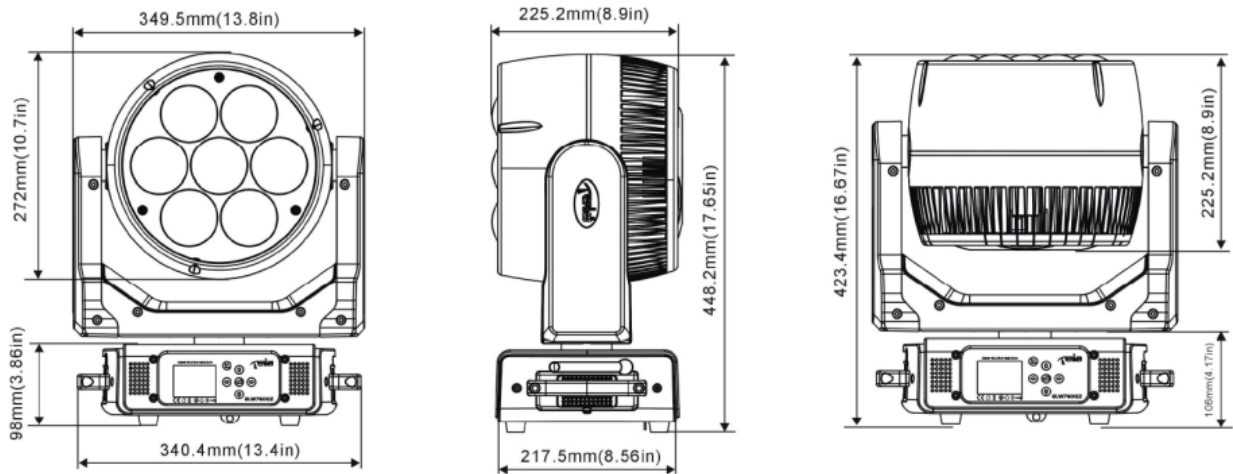

AC100-240V, 50/60Hz

Power: 700W

Dimension and weight

Product dimension: 349.5x225.2x448.2mm

Packing dimension (carton): 430x370x605mm
Net weight: 11kg
Gross weight (carton): 19kg

Colours/ Gobos

:

:

:

Dimensions

Photometrics

Min.Beam angle 11.2°				
Red leds	1625	406.3	180.6	101.6
Green leds	4690	1172.5	521.1	293.1
Bule leds	1186	296.5	131.8	74.1
White leds	7290	1822.5	810	455.6
Full leds	12660	3165	1406.7	791.3

Max.Beam angle 75°				
Red leds	63	15.8	7	3.9
Green leds	161	40.3	17.9	10.1
Bule leds	37	9.3	4.1	2.3
White leds	256	64	28.4	16
Full leds	440	110	48.9	27.5

Distance(m)	5	10	15	20
Diameter(m)	Φ0.97	Φ1.95	Φ2.92	Φ3.90

Distance(m)	5	10	15	20
Diameter(m)	Φ7.73	Φ15.46	Φ23.19	Φ30.92

Errors and omissions are possible. All specifications are subject for change without prior notice.