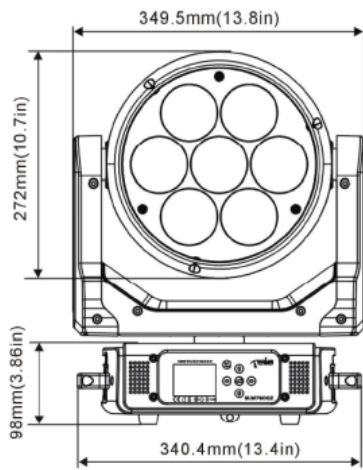

Product dimension: 349.5x225.2x448.2mm

Packing dimension (carton): 430x370x605mm

Net weight: 11kg

Gross weight (carton): 19kg

Colours/ Gobos

:

:

:

Dimensions

Photometrics

Min.Beam mode angle(5.9°)
Min.Field mode angle(10°)

Full leds 39716 14298 3574 1589 894

Distance(m)	3	5	10	15	20
5.9° Diameter(m)	Φ0.3	Φ0.5	Φ1.0	Φ1.5	Φ2.1
10° Diameter(m)	Φ0.5	Φ0.9	Φ1.8	Φ2.7	Φ3.6

Max.Beam mode angle(59.9°)
Max.Field mode angle(77°)

Full leds 1013 365 91 41 23

Distance(m)	3	5	10	15	20
59.9° Diameter(m)	Φ3.5	Φ5.8	Φ11.5	Φ17.3	Φ23.0
77° Diameter(m)	Φ4.8	Φ7.9	Φ15.9	Φ23.8	Φ31.7

Errors and omissions are possible. All specifications are subject for change without prior notice.