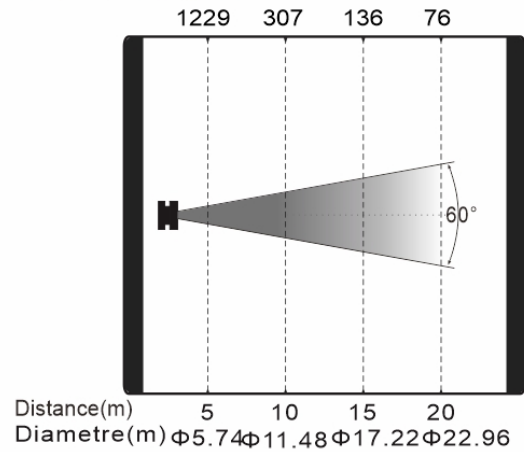

## Dimensions

## Photometrics

Ra ≥ 70  
Min. Beam Mode  
Intensity LUX (6.5 °)

Ra ≥ 90  
Min. Beam Mode  
Intensity LUX (6.5 °)

Max. Beam Mode  
Intensity LUX (60°)

Max. Beam Mode  
Intensity LUX (60°)

Errors and omissions are possible. All specifications are subject for change without prior notice.