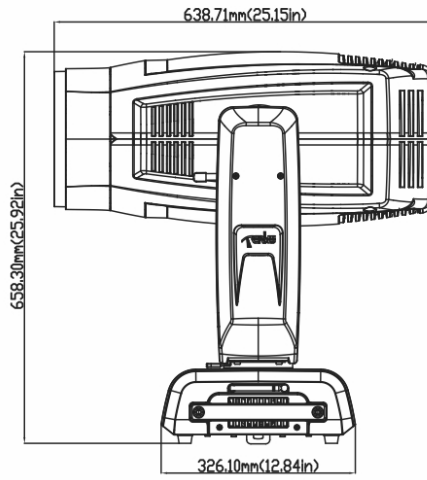

## Dimension and weight

Product dimension: 481.1x326.1x854.1mm

Packing dimension (carton): 595x465x965mm

Net weight: 42kg

Gross weight (carton): 49kg

## Dimensions