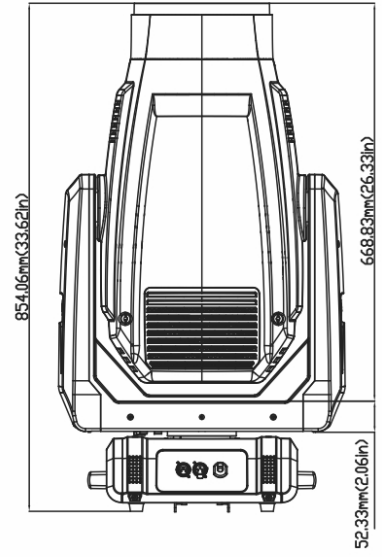

## Dimension and weight

Product dimension: 481.1x326.1x854.1mm

Packing dimension (carton): 595x465x965mm

Net weight: 42kg

Gross weight (carton): 49kg

## Dimensions