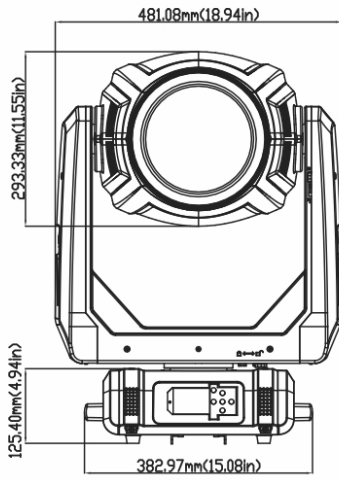

## Dimension and weight

Product dimension: 481.1x326.1x854.1mm

Packing dimension (carton): 595x465x965mm

Net weight: 42kg

Gross weight (carton): 49kg

## Dimensions