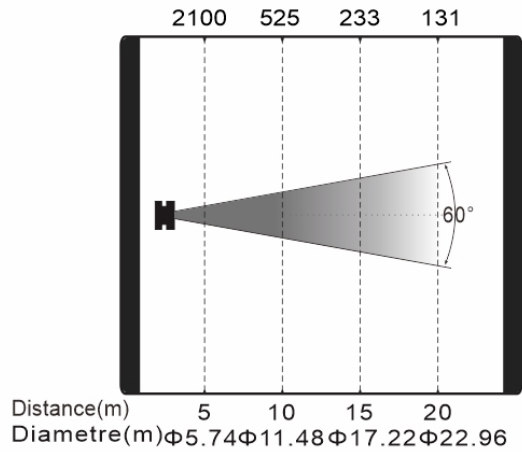

## Dimensions

## Photometrics

Ra ≥ 70  
Min. Beam Mode  
Intensity LUX (6.5 °)

Ra ≥ 90  
Min. Beam Mode  
Intensity LUX (6.5 °)

Max. Beam Mode  
Intensity LUX (60°)

Max. Beam Mode  
Intensity LUX (60°)

Errors and omissions are possible. All specifications are subject for change without prior notice.