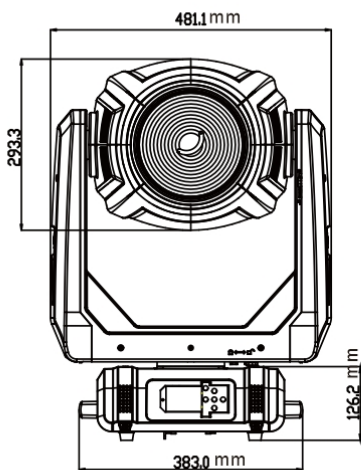

Dimension and weight

Product dimension: 481.1x326.1x842mm

Packing dimension (carton): 595x465x965mm

Net weight: 39Kg

Gross weight (carton): 45kg

Colours/ Gobos

COLOR WHEEL: 

:

:

Dimensions

## Photometrics

Min. Beam Mode  
Intensity LUX (6.5 °)

61226 15306 6803 3827

Distance(m) 5 10 15 20  
Diameter(m)  $\Phi$ 1.03  $\Phi$ 2.06  $\Phi$ 3.09  $\Phi$ 4.12

Max. Beam Mode  
Intensity LUX (67°)

1768 442 196 110

Distance(m) 5 10 15 20  
Diameter(m)  $\Phi$ 6.57  $\Phi$ 13.14  $\Phi$ 19.71  $\Phi$ 26.28

Errors and omissions are possible. All specifications are subject for change without prior notice.