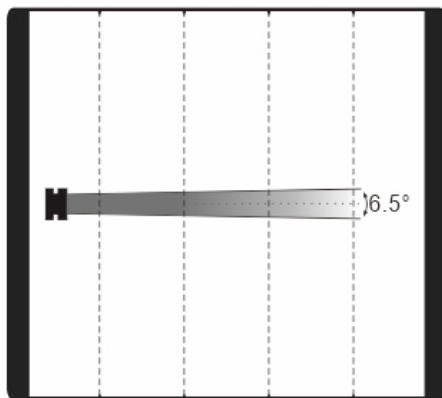

Dimension and weight

Product dimension: 481.1x326.1x842mm

Packing dimension (carton): 595x465x965mm

Net weight: 39Kg

Gross weight (carton): 45kg

Colours/ Gobos

COLOR WHEEL: 

:

:

Dimensions

## Photometrics

Min. Beam Mode  
Intensity LUX (6.5 °)

61226 15306 6803 3827

Distance(m) 5 10 15 20  
Diameter(m)  $\Phi$ 1.03  $\Phi$ 2.06  $\Phi$ 3.09  $\Phi$ 4.12

Max. Beam Mode  
Intensity LUX (67°)

1768 442 196 110

Distance(m) 5 10 15 20  
Diameter(m)  $\Phi$ 6.57  $\Phi$ 13.14  $\Phi$ 19.71  $\Phi$ 26.28

Errors and omissions are possible. All specifications are subject for change without prior notice.