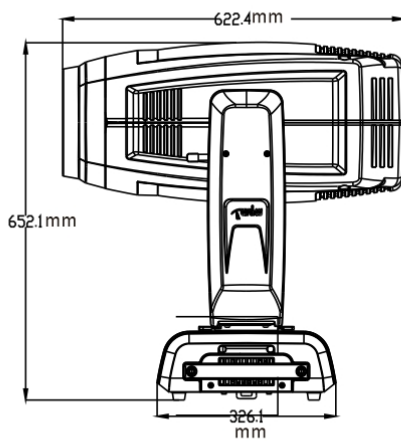

Dimension and weight

Product dimension: 481.1x326.1x842mm

Packing dimension (carton): 595x465x965mm

Net weight: 39Kg

Gross weight (carton): 45kg

Colours/ Gobos

COLOR WHEEL: 

:

:

Dimensions

## Photometrics

Min. Beam Mode  
Intensity LUX (6.5 °)

61226 15306 6803 3827

Distance(m) 5 10 15 20  
Diameter(m)  $\Phi$ 1.03  $\Phi$ 2.06  $\Phi$ 3.09  $\Phi$ 4.12

Max. Beam Mode  
Intensity LUX (67°)

1768 442 196 110

Distance(m) 5 10 15 20  
Diameter(m)  $\Phi$ 6.57  $\Phi$ 13.14  $\Phi$ 19.71  $\Phi$ 26.28

Errors and omissions are possible. All specifications are subject for change without prior notice.