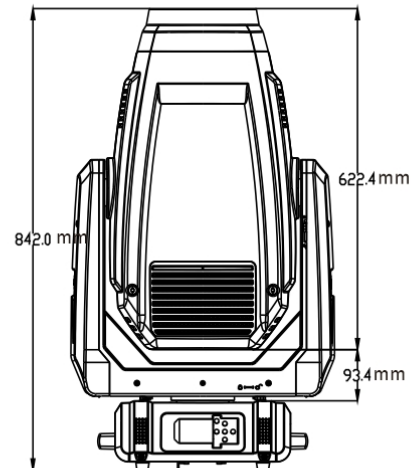

Dimension and weight

Product dimension: 481.1x326.1x842mm

Packing dimension (carton): 595x465x965mm

Net weight: 39Kg

Gross weight (carton): 45kg

Colours/ Gobos

COLOR WHEEL: 

:

:

Dimensions

Distance(m) 5 10 15 20  
Diameter(m)  $\Phi$ 6.57  $\Phi$ 13.14  $\Phi$ 19.71  $\Phi$ 26.28

Errors and omissions are possible. All specifications are subject for change without prior notice.