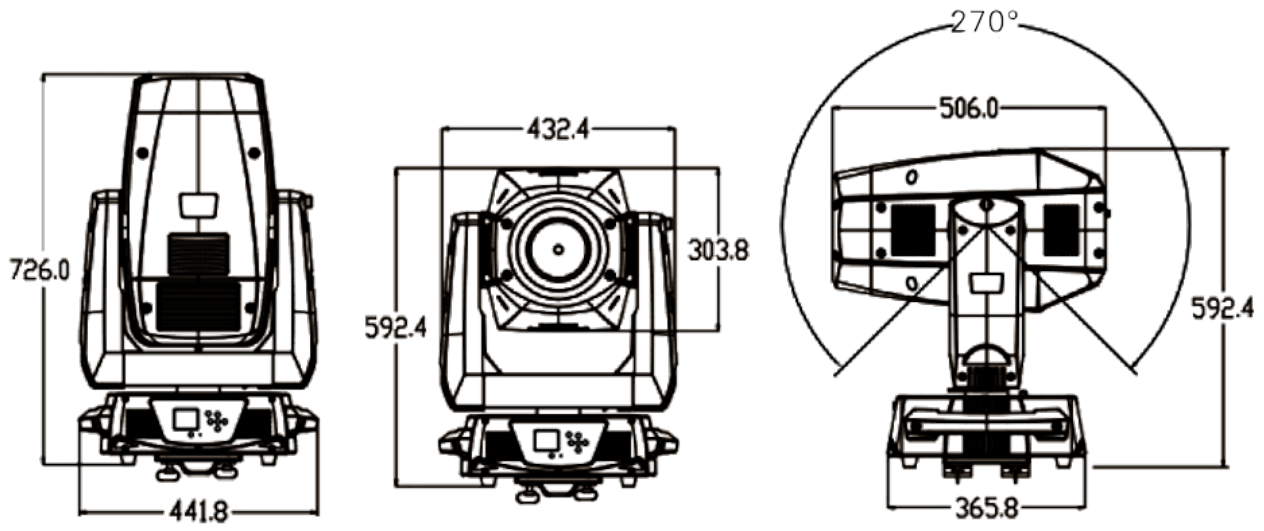

OTHER SPEC

Input signal isolation
Auto thermal protection circuit

Optional installed wireless receiver
RDM compatible

POWER

AC100-240V, 50/60HZ

DIMENSIONS AND WEIGHT

Packing dimension(flightcase): 75x 58.5 x92cm

Net Weight: 38.5kgs

Gross Weight(flightcase): 75kgs

Colours/ Gobos

ANIMATION WHEEL: 

COLOR WHEEL: 

ROTATING GOBO WHEEL 1: 

Dimensions

Photometrics

	3500	1756	1047
Intensity LUX(Max)	85480	40360	22370

Distance(m)	5	7.5	10
8°Diameter(m)	Φ0.7	Φ1.05	Φ1.4
46°Diameter(m)	Φ4.26	Φ6.39	Φ8.52

Errors and omissions are possible. All specifications are subject for change without prior notice.