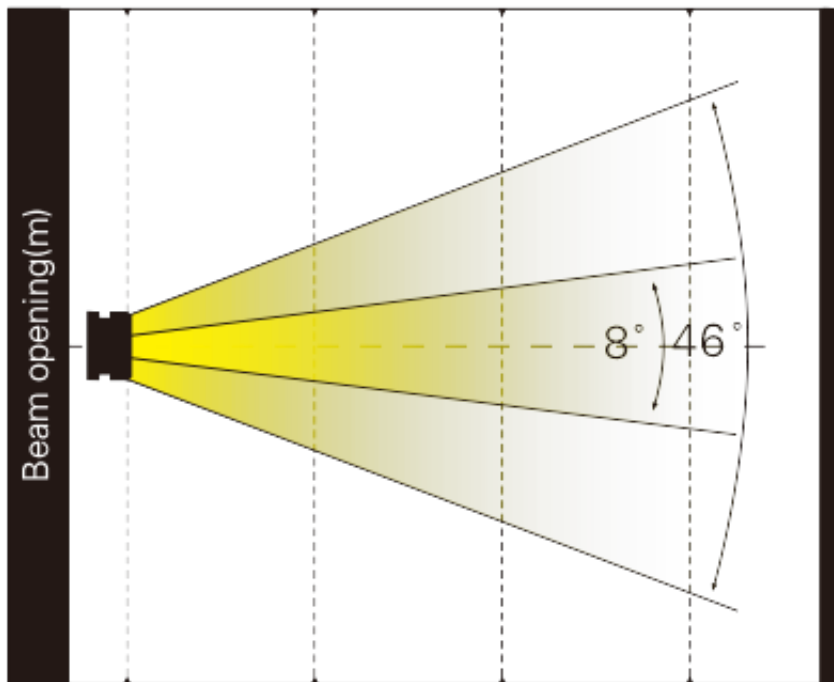

Net Weight: 38.5kgs

Gross Weight(flightcase): 75kgs

Colours/ Gobos

ANIMATION WHEEL: 

COLOR WHEEL: 

ROTATING GOBO WHEEL 1: 

Dimensions

Photometrics

	3500	1756	1047
Intensity LUX(Max)	85480	40360	22370

Distance(m)	5	7.5	10
8°Diameter(m)	Φ0.7	Φ1.05	Φ1.4
46°Diameter(m)	Φ4.26	Φ6.39	Φ8.52

Errors and omissions are possible. All specifications are subject for change without prior notice.