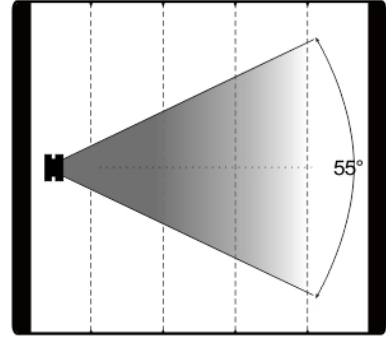

Power: 1700W

Dimension and weight

Product dimension: 512x278.6x614mm
Packing dimension (carton): 605x405x730mm
Net weight: 23.8kg
Gross weight (carton): 29kg

Colours/ Gobos

:
:
:

Dimensions

Photometrics

Min. Beam angle(7°)

Max. Beam angle(55°)

Red leds	498	124	55	31
Green leds	1014	254	113	63
Blue leds	290	73	32	18
White leds	1404	351	156	88
Full leds	2767	692	307	173

Distance(m)	5	10	15	20
Diametre(m)	Φ5.2	Φ10.4	Φ15.6	Φ20.8