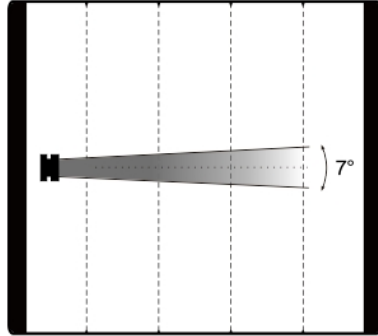

Photometrics

Min. Beam angle(7°)

Red leds	13435	3359	1493	840
Green leds	26961	6740	2996	1685
Blue leds	7660	1915	851	479
White leds	38936	9734	4326	2433
Full leds	65839	16460	7315	4115

Distance(m)	5	10	15	20
Diametre(m)	Φ0.64	Φ1.28	Φ1.92	Φ2.56

Max. Beam angle(55°)

Red leds	498	124	55	31
Green leds	1014	254	113	63
Blue leds	290	73	32	18
White leds	1404	351	156	88
Full leds	2767	692	307	173