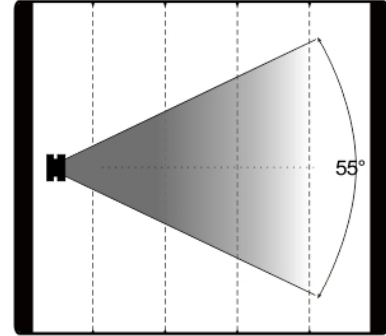

Power: 1700W

Dimension and weight

Product dimension: 512x278.6x614mm
Packing dimension (carton): 605x405x730mm
Net weight: 23.8kg
Gross weight (carton): 29kg

Colours/ Gobos

:
:
:

Dimensions

Photometrics

Min. Beam angle(7°)

Max. Beam angle(55°)

Red leds	498	124	55	31
Green leds	1014	254	113	63
Blue leds	290	73	32	18
White leds	1404	351	156	88
Full leds	2767	692	307	173

Distance(m)	5	10	15	20
Diametre(m)	Φ5.2	Φ10.4	Φ15.6	Φ20.8