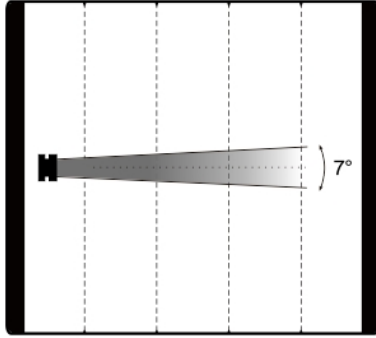

Photometrics

Min. Beam angle(7°)

Red leds	13435	3359	1493	840
Green leds	26961	6740	2996	1685
Blue leds	7660	1915	851	479
White leds	38936	9734	4326	2433
Full leds	65839	16460	7315	4115

Distance(m)	5	10	15	20
Diametre(m)	Φ0.64	Φ1.28	Φ1.92	Φ2.56

Max. Beam angle(55°)

Red leds	498	124	55	31
Green leds	1014	254	113	63
Blue leds	290	73	32	18
White leds	1404	351	156	88
Full leds	2767	692	307	173