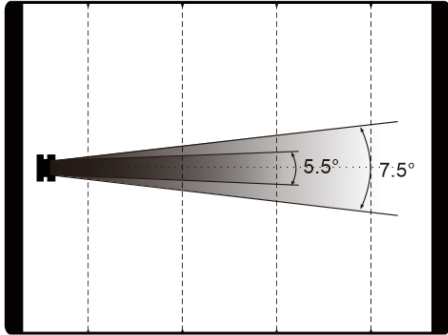

AC100-240V, 50/60Hz

Power: 700W

Dimension and weight

Product dimension: 363x260x493mm

Packing dimension (carton): 600x480x395mm

Net weight: 18.7 kg

Gross weight (carton): 22.6 kg

Colours/ Gobos

:
:
:

Dimensions

Photometrics

Min.Field angle 5.5°

Red leds	2207	552	245	138
Green leds	5425	1356	603	339
Bule leds	1438	359	160	90
White leds	8544	2136	949	534
Full leds	17953	4488	1995	1122

Distance(m)	5	10	15	20
Diameter(m)	Φ 0.5	Φ 1	Φ 1.5	Φ 2

Max.Field angle 74°

Red leds	142	51	6	3
Green leds	358	129	14	8
Bule leds	92	33	4	2
White leds	542	195	22	12
Full leds	376	94	42	23

Distance(m)	5	10	15	20
Diameter(m)	Φ 5.6	Φ 11.2	Φ 16.8	Φ 22.4

Errors and omissions are possible. All specifications are subject for change without prior notice.