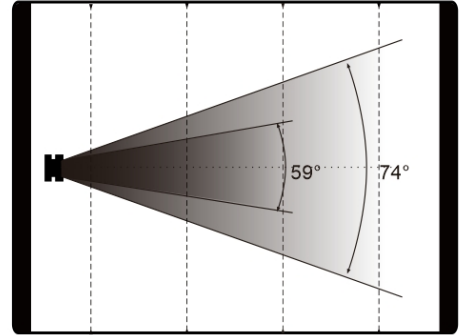

AC100-240V, 50/60Hz

Power: 700W

Dimension and weight

Product dimension: 363x260x493mm

Packing dimension (carton): 600x480x395mm

Net weight: 18.7 kg

Gross weight (carton): 22.6 kg

Colours/ Gobos

:
:
:

Dimensions

Photometrics

Min.Field angle 5.5°

Red leds	2207	552	245	138
Green leds	5425	1356	603	339
Bule leds	1438	359	160	90
White leds	8544	2136	949	534
Full leds	17953	4488	1995	1122

Distance(m)	5	10	15	20
Diameter(m)	Φ 0.5	Φ 1	Φ 1.5	Φ 2

Max.Field angle 74°

Red leds	142	51	6	3
Green leds	358	129	14	8
Bule leds	92	33	4	2
White leds	542	195	22	12
Full leds	376	94	42	23

Distance(m)	5	10	15	20
Diameter(m)	Φ 5.6	Φ 11.2	Φ 16.8	Φ 22.4

Errors and omissions are possible. All specifications are subject for change without prior notice.