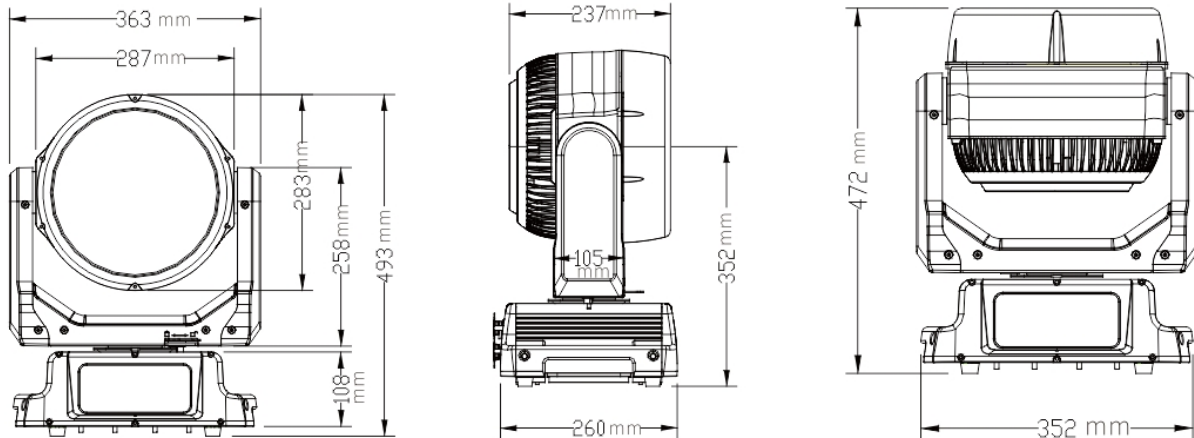

AC100-240V, 50/60Hz

Power: 700W

Dimension and weight

Product dimension: 363x260x493mm

Packing dimension (carton): 600x480x395mm

Net weight: 18.7 kg

Gross weight (carton): 22.6 kg

Colours/ Gobos

:
:
:

Dimensions

Photometrics

Min.Field angle 5.5°

Red leds	2207	552	245	138
Green leds	5425	1356	603	339
Bule leds	1438	359	160	90
White leds	8544	2136	949	534
Full leds	17953	4488	1995	1122

Distance(m)	5	10	15	20
Diameter(m)	Φ 0.5	Φ 1	Φ 1.5	Φ 2

Max.Field angle 74°

Red leds	142	51	6	3
Green leds	358	129	14	8
Bule leds	92	33	4	2
White leds	542	195	22	12
Full leds	376	94	42	23

Distance(m)	5	10	15	20
Diameter(m)	Φ 5.6	Φ 11.2	Φ 16.8	Φ 22.4

Errors and omissions are possible. All specifications are subject for change without prior notice.