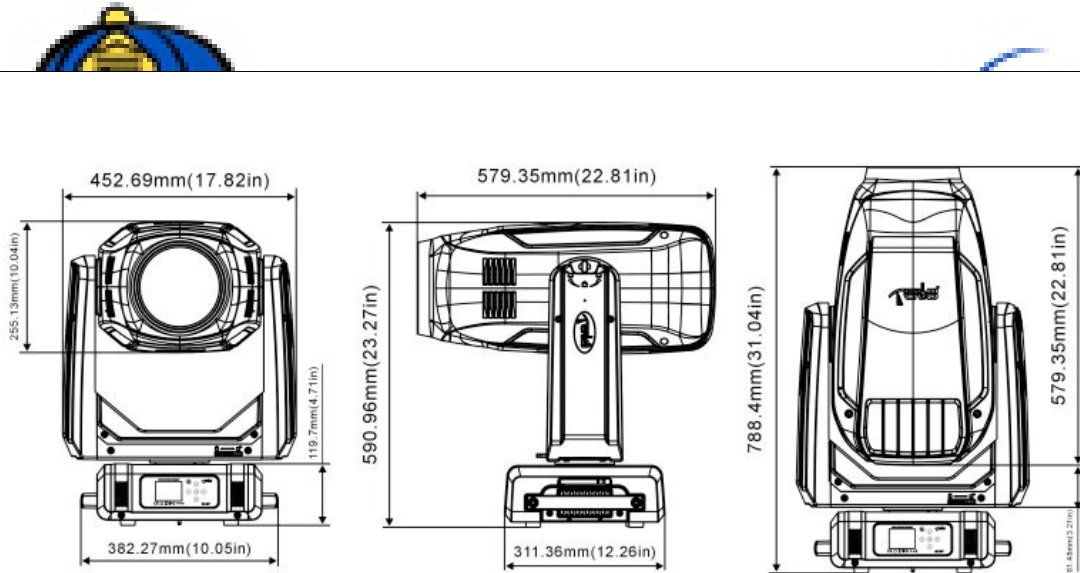

Power: 1050W

Dimension and weight

Product dimension: 452.7x311.4x788.4mm

Packing dimension (carton): 900x565x445mm

Net weight: 38kg

Gross weight (carton): 44kg

Colours/ Gobos

COLOR WHEEL: 

:

ROTATING GOBO WHEEL: 

Dimensions

Photometrics

GL8P
Intensity LUX (7°)

Distance(m)	5	10	15	20
Diameter(m)	Φ0.61	Φ1.22	Φ1.83	Φ2.44

GL8PH
Intensity LUX (7°)

Distance(m)	5	10	15	20
Diameter(m)	Φ0.61	Φ1.22	Φ1.83	Φ2.44

Intensity LUX (54°)

Distance(m)	5	10	15	20
Diameter(m)	Φ5.09	Φ10.18	Φ15.27	Φ20.36

Intensity LUX (54°)

Distance(m)	5	10	15	20
Diameter(m)	Φ5.09	Φ10.18	Φ15.27	Φ20.36

Errors and omissions are possible. All specifications are subject for change without prior notice.