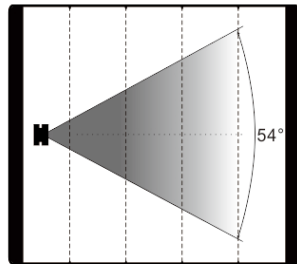

Power: 1050W

Dimension and weight

Product dimension: 452.7x311.4x788.4mm

Packing dimension (carton): 900x565x445mm

Net weight: 38kg

Gross weight (carton): 44kg

Colours/ Gobos

COLOR WHEEL: 

:

ROTATING GOBO WHEEL: 

Dimensions

Photometrics

GL8P
Intensity LUX (7°)

Distance(m)	5	10	15	20
Diameter(m)	Φ0.61	Φ1.22	Φ1.83	Φ2.44

GL8PH
Intensity LUX (7°)

Distance(m)	5	10	15	20
Diameter(m)	Φ0.61	Φ1.22	Φ1.83	Φ2.44

Intensity LUX (54°)

Distance(m)	5	10	15	20
Diameter(m)	Φ5.09	Φ10.18	Φ15.27	Φ20.36

Intensity LUX (54°)

Distance(m)	5	10	15	20
Diameter(m)	Φ5.09	Φ10.18	Φ15.27	Φ20.36

Errors and omissions are possible. All specifications are subject for change without prior notice.