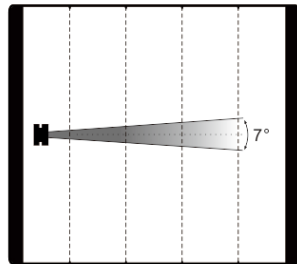

Power: 1050W

Dimension and weight

Product dimension: 452.7x311.4x788.4mm

Packing dimension (carton): 900x565x445mm

Net weight: 38kg

Gross weight (carton): 44kg

Colours/ Gobos

COLOR WHEEL: 

:

ROTATING GOBO WHEEL: 

Dimensions

Photometrics

GL8P
Intensity LUX (7°)

Distance(m)	5	10	15	20
Diameter(m)	Φ0.61	Φ1.22	Φ1.83	Φ2.44

GL8PH
Intensity LUX (7°)

Distance(m)	5	10	15	20
Diameter(m)	Φ0.61	Φ1.22	Φ1.83	Φ2.44

Intensity LUX (54°)

Distance(m)	5	10	15	20
Diameter(m)	Φ5.09	Φ10.18	Φ15.27	Φ20.36

Intensity LUX (54°)

Distance(m)	5	10	15	20
Diameter(m)	Φ5.09	Φ10.18	Φ15.27	Φ20.36

Errors and omissions are possible. All specifications are subject for change without prior notice.