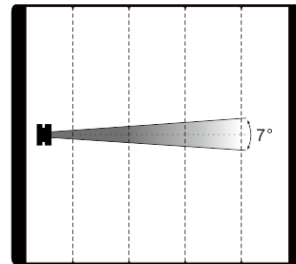

Power: 1050W

Dimension and weight

Product dimension: 452.7x311.4x788.4mm

Packing dimension (carton): 900x565x445mm

Net weight: 38kg

Gross weight (carton): 44kg

Colours/ Gobos

COLOR WHEEL: 

:

ROTATING GOBO WHEEL: 

Dimensions

Photometrics

GL8P
Intensity LUX (7°)

Distance(m)	5	10	15	20
Diameter(m)	Φ0.61	Φ1.22	Φ1.83	Φ2.44

GL8PH
Intensity LUX (7°)

Distance(m)	5	10	15	20
Diameter(m)	Φ0.61	Φ1.22	Φ1.83	Φ2.44

Intensity LUX (54°)

Distance(m)	5	10	15	20
Diameter(m)	Φ5.09	Φ10.18	Φ15.27	Φ20.36

Intensity LUX (54°)

Distance(m)	5	10	15	20
Diameter(m)	Φ5.09	Φ10.18	Φ15.27	Φ20.36

Errors and omissions are possible. All specifications are subject for change without prior notice.