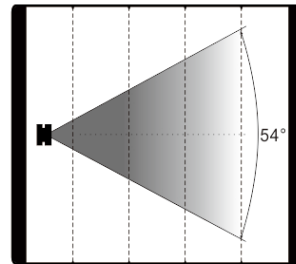

Power: 1050W

Dimension and weight

Product dimension: 452.7x311.4x788.4mm

Packing dimension (carton): 900x565x445mm

Net weight: 38kg

Gross weight (carton): 44kg

Colours/ Gobos

COLOR WHEEL: 

:

ROTATING GOBO WHEEL: 

Dimensions

Photometrics

GL8P
Intensity LUX (7°)

Distance(m)	5	10	15	20
Diameter(m)	Φ0.61	Φ1.22	Φ1.83	Φ2.44

GL8PH
Intensity LUX (7°)

Distance(m)	5	10	15	20
Diameter(m)	Φ0.61	Φ1.22	Φ1.83	Φ2.44

Intensity LUX (54°)

Distance(m)	5	10	15	20
Diameter(m)	Φ5.09	Φ10.18	Φ15.27	Φ20.36

Intensity LUX (54°)

Distance(m)	5	10	15	20
Diameter(m)	Φ5.09	Φ10.18	Φ15.27	Φ20.36

Errors and omissions are possible. All specifications are subject for change without prior notice.