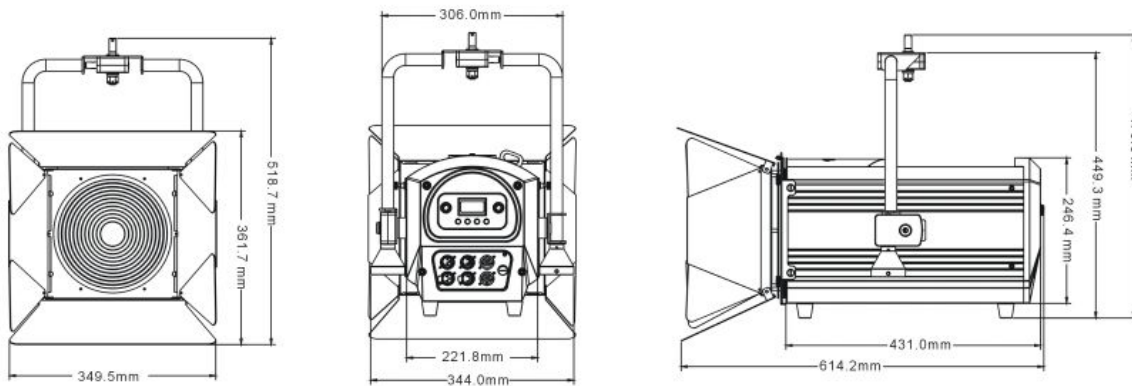

## Dimension and weight

Product dimension: 344x519x614mm

Packing dimension (carton): 695x425x430mm

Net weight: 13kg

Gross weight (carton): 17kg

## Others

Cooling: fanless, aluminium die casting

Optional hanging type: manual yoke, pole-control yoke, motorized yoke

Optional assessorry : barn doors

## Dimensions