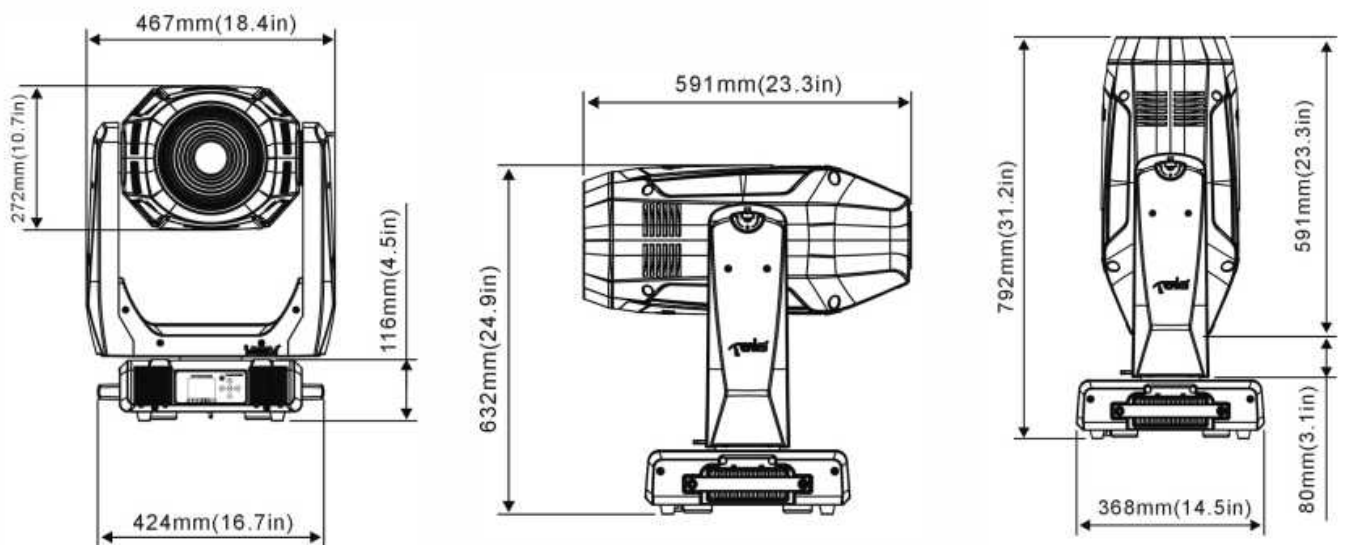

AC100-240V, 50/60Hz

Power: 1800W

Dimension and weight

Product dimension: 467x368x792mm

Packing dimension (carton): 945x580x505mm

Net weight: 43kg

Gross weight (carton): 49.5kg

Colours/ Gobos

COLOR WHEEL 1: 

COLOR WHEEL 2: 

:

Dimensions

Photometrics

Errors and omissions are possible. All specifications are subject for change without prior notice.