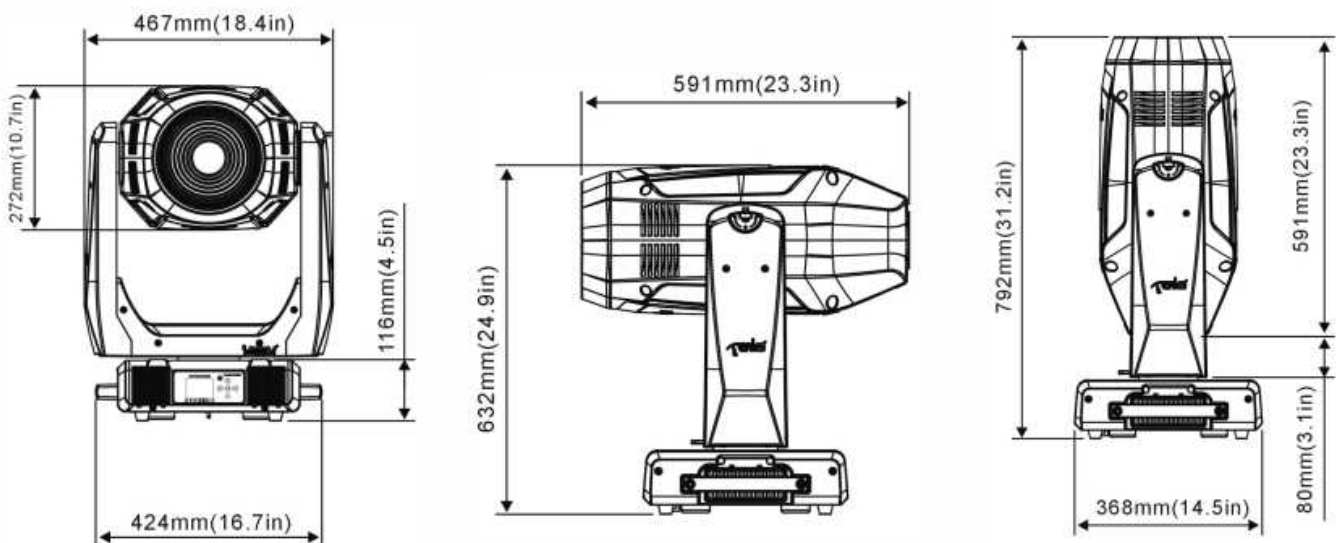

### Dimension and weight

Product dimension: 467x368x792mm

Packing dimension (carton): 945x580x505mm

Net weight: 43kg

Gross weight (carton): 49.5kg

### Dimensions