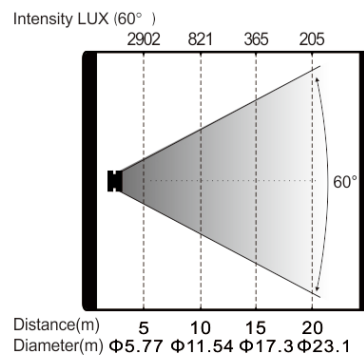

AC100-240V, 50/60Hz

Power: 1800W

Dimension and weight

Product dimension: 467x368x792mm

Packing dimension (carton): 945x580x505mm

Net weight: 43kg

Gross weight (carton): 49.5kg

Colours/ Gobos

COLOR WHEEL 1: 

COLOR WHEEL 2: 

:

Dimensions

Photometrics

Errors and omissions are possible. All specifications are subject for change without prior notice.