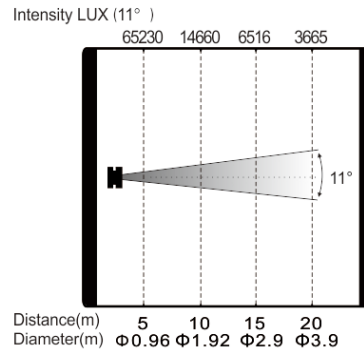


V4000WP WASH (WITH FRAMING)

Product parameters

Optical system

Source: OSRAM Lok-it! 1400W/PS

Fixture CT: 6400K

Lamp life expectancy : 750h

CRI: up to 95

Fixture output: 35,200lm

COLOR WHEEL 1: 

COLOR WHEEL 2: 

:

Dimensions

Photometrics

Errors and omissions are possible. All specifications are subject for change without prior notice.