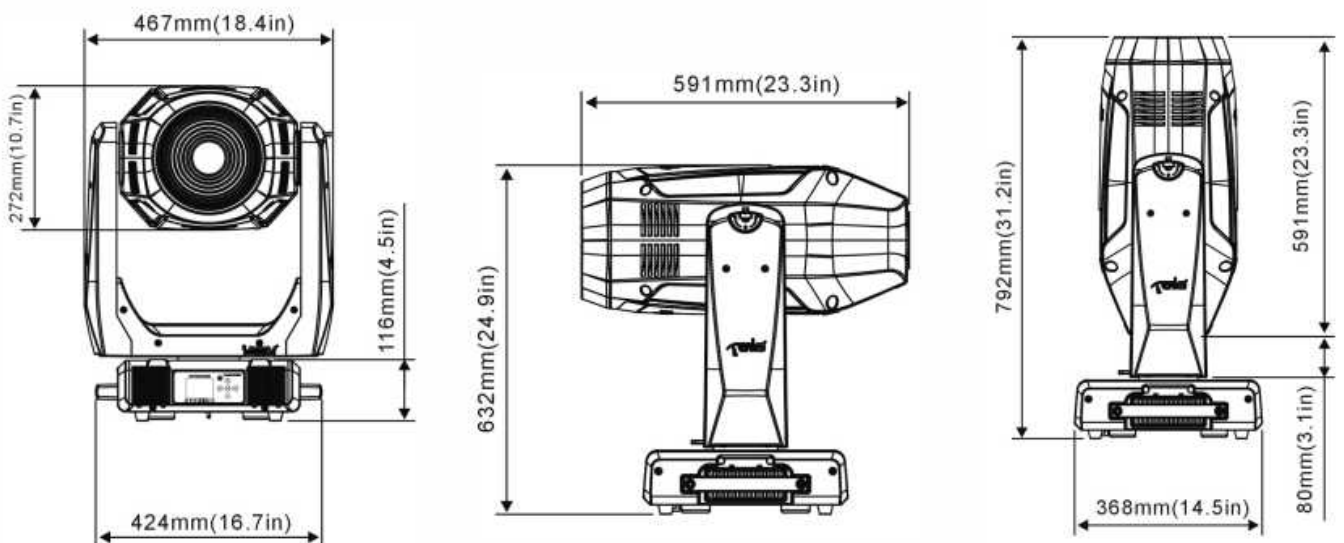

AC100-240V, 50/60Hz

Power: 1800W

Dimension and weight

Product dimension: 467x368x792mm

Packing dimension (carton): 945x580x505mm

Net weight: 43kg

Gross weight (carton): 49.5kg

Colours/ Gobos

COLOR WHEEL 1: 

COLOR WHEEL 2: 

:

Dimensions

Photometrics

Errors and omissions are possible. All specifications are subject for change without prior notice.