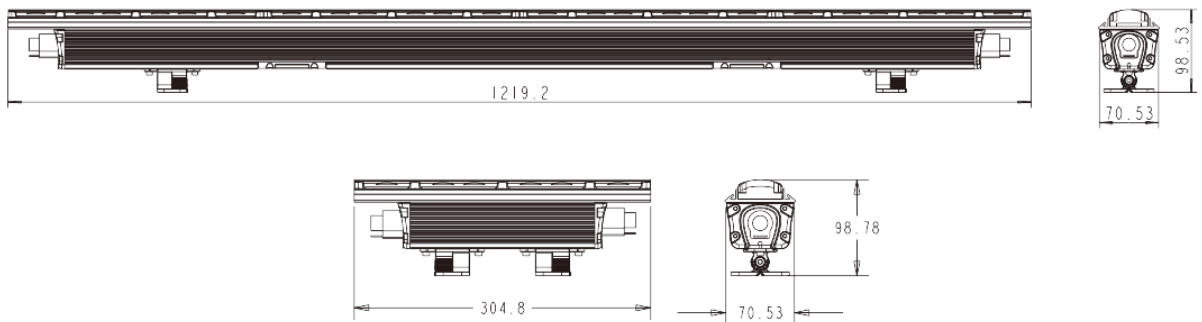

Outdoor Cove ELV-C1/C4-RGB/RGBW/RGBA/DW

Product parameters

The Dyna Cove Exterior HO DMX is a high power, color changing, outdoor linear fixture

Available in 1' and 4' sections, it offers multiple configuration, including RGB, RGBW or RGBA or DW. Featuring a robust IP66 housing, a multi-voltage switching power supply, and a glare shield, it is the perfect option for any structure that calls for outdoor linear grazing.

ELV-C1/ C4-RGB/RGBW/RGBA

LED Source: RGB, RGBW or RGBA

DMX Channel: 3 or 4

Beam Angle: 120 °

Max Fixture Runs: 50'@120V/100'@240V
Power Consumption: 20W(1')/ 80W(4')
Total Lumens: 1' 700lm 4' 2800lm
Efficacy (lm/W): 35lm/W
CRI: >80
Finish: Anodized Brushed Aluminum (Black or White - Special Order Only)
Housing: Aluminum; Clear Polycarbonate Lens
Operating Temperature: -20 ° C ~ 45 ° C
Operating Voltage: 100-277V
Dimming: DMX 512
Fixture Connectors: Integral, 8 Pin Male & Female Connector
Rating: IP 66
Weight: 1' 1.5kg / 4' 6kg
Dimensions: 70.9mmx91.5mmx305mm/1219.2mm

ELV-C1/ C4-DW

LED Source: CW/WW
DMX Channel: 3
Beam Angle: 120 °
Max Fixture Runs: 50'@120V/100'@240V
Power Consumption: 20W(1')/ 80W(4')
Total Lumens: 1' 800lm 4' 3200lm
Efficacy (lm/W): 10lm/W
CRI: >80
Finish: Anodized Brushed Aluminum (Black or White - Special Order Only)
Housing: Aluminum; Clear Polycarbonate Lens
Operating Temperature: -20 ° C ~ 45 ° C
Operating Voltage: 100-277V
Dimming: DMX 512
Fixture Connectors: Integral, 8 Pin Male & Female Connector
Rating: IP 66
Weight: 1' 1.5kg / 4' 6kg

Dimensions: 70.9mmx91.5mmx305mm/1219.2mm

Colours/ Gobos

:

:

:

Dimensions

Errors and omissions are possible. All specifications are subject for change without prior notice.