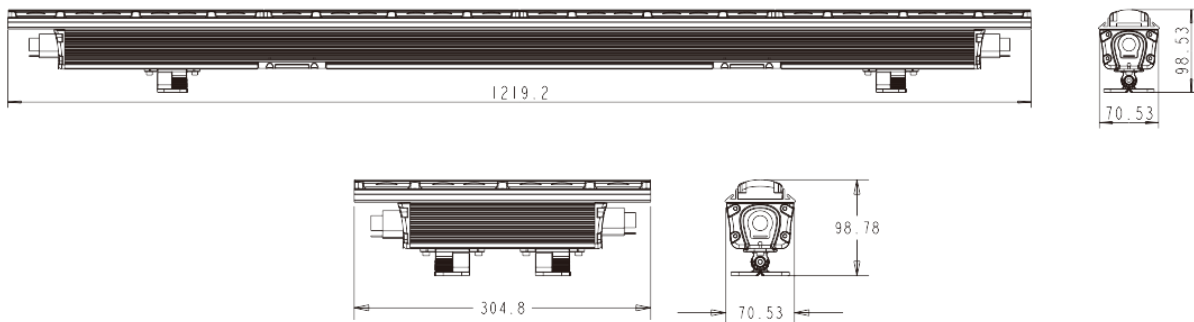

ELV-C1/ C4-RGB/RGBW/RGBA

LED Source: RGB, RGBW or RGBA

DMX Channel: 3 or 4

Beam Angle: 120 °

Max Fixture Runs: 50'@120V/100'@240V
Power Consumption: 20W(1')/ 80W(4')
Total Lumens: 1' 700lm 4' 2800lm
Efficacy (lm/W): 35lm/W
CRI: >80
Finish: Anodized Brushed Aluminum (Black or White - Special Order Only)
Housing: Aluminum; Clear Polycarbonate Lens
Operating Temperature: -20 ° C ~ 45 ° C
Operating Voltage: 100-277V
Dimming: DMX 512
Fixture Connectors: Integral, 8 Pin Male & Female Connector
Rating: IP 66
Weight: 1' 1.5kg / 4' 6kg
Dimensions: 70.9mmx91.5mmx305mm/1219.2mm

ELV-C1/ C4-DW

LED Source: CW/WW
DMX Channel: 3
Beam Angle: 120 °
Max Fixture Runs: 50'@120V/100'@240V
Power Consumption: 20W(1')/ 80W(4')
Total Lumens: 1' 800lm 4' 3200lm
Efficacy (lm/W): 10lm/W
CRI: >80
Finish: Anodized Brushed Aluminum (Black or White - Special Order Only)
Housing: Aluminum; Clear Polycarbonate Lens
Operating Temperature: -20 ° C ~ 45 ° C
Operating Voltage: 100-277V
Dimming: DMX 512
Fixture Connectors: Integral, 8 Pin Male & Female Connector
Rating: IP 66
Weight: 1' 1.5kg / 4' 6kg

Dimensions: 70.9mmx91.5mmx305mm/1219.2mm

Colours/ Gobos

:

:

:

Dimensions

Errors and omissions are possible. All specifications are subject for change without prior notice.