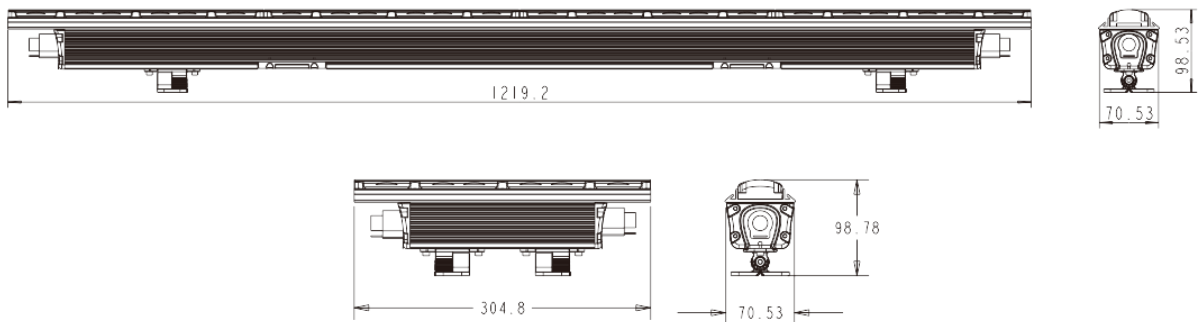

Outdoor Cove ELV-C1/C4-RGB/RGBW/RGBA/DW

Product parameters

The Dyna Cove Exterior HO DMX is a high power, color changing, outdoor linear fixture

Available in 1' and 4' sections, it offers multiple configuration, including RGB, RGBW or RGBA or DW. Featuring a robust IP66 housing, a multi-voltage switching power supply, and a glare shield, it is the perfect option for any structure that calls for outdoor linear grazing.

ELV-C1/ C4-RGB/RGBW/RGBA

LED Source: RGB, RGBW or RGBA

DMX Channel: 3 or 4

Beam Angle: 120 °

Max Fixture Runs: 50'@120V/100'@240V
Power Consumption: 20W(1')/ 80W(4')
Total Lumens: 1' 700lm 4' 2800lm
Efficacy (lm/W): 35lm/W
CRI: >80
Finish: Anodized Brushed Aluminum (Black or White - Special Order Only)
Housing: Aluminum; Clear Polycarbonate Lens
Operating Temperature: -20 ° C ~ 45 ° C
Operating Voltage: 100-277V
Dimming: DMX 512
Fixture Connectors: Integral, 8 Pin Male & Female Connector
Rating: IP 66
Weight: 1' 1.5kg / 4' 6kg
Dimensions: 70.9mmx91.5mmx305mm/1219.2mm

ELV-C1/ C4-DW

LED Source: CW/WW
DMX Channel: 3
Beam Angle: 120 °
Max Fixture Runs: 50'@120V/100'@240V
Power Consumption: 20W(1')/ 80W(4')
Total Lumens: 1' 800lm 4' 3200lm
Efficacy (lm/W): 10lm/W
CRI: >80
Finish: Anodized Brushed Aluminum (Black or White - Special Order Only)
Housing: Aluminum; Clear Polycarbonate Lens
Operating Temperature: -20 ° C ~ 45 ° C
Operating Voltage: 100-277V
Dimming: DMX 512
Fixture Connectors: Integral, 8 Pin Male & Female Connector
Rating: IP 66
Weight: 1' 1.5kg / 4' 6kg

Dimensions: 70.9mmx91.5mmx305mm/1219.2mm

Colours/ Gobos

:
:
:

Dimensions

Errors and omissions are possible. All specifications are subject for change without prior notice.