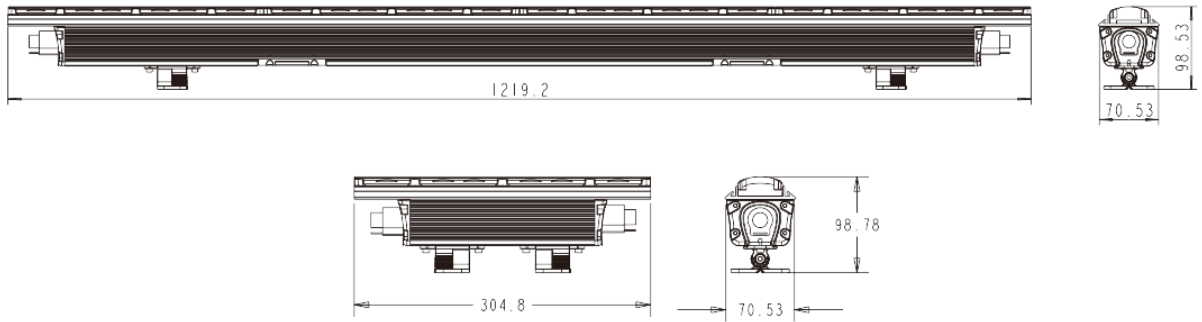

Dimming: DMX 512

Fixture Connectors: Integral, 8 Pin Male & Female Connector

Rating: IP 66

Weight: 1' 1.5kg / 4' 6kg

Dimensions: 70.9mmx98.5mmx305mm/1219.2mm

ELV-G1 G4-DW

LED Source: CW/WW

DMX Channel: 3

Beam Angle: 10 ° , 60 ° , 10 ° x60 ° , 30 ° x60 °

Max Fixture Runs: 50'@120V/100'@240V

Power Consumption: 20W(1')/ 80W(4')

Total Lumens: 1' 800lm 4' 3200lm

Efficacy (lm/W): 40lm/W

CRI: >85

Finish: Anodized Brushed Aluminum (Black or White - Special Order Only)

Housing: Aluminum; Clear Polycarbonate Lens

Operating Temperature: -20 ° C ~ 45 ° C

Operating Voltage: 100-277V

Dimming: DMX 512

Fixture Connectors: Integral, 8 Pin Male & Female Connector

Rating: IP 66

Weight: 1' 1.5kg / 4' 6kg

Dimensions: 70.9mmx98.5mmx305mm/1219.2mm

Colours/ Gobos

:
:
:

Dimensions

Errors and omissions are possible. All specifications are subject for change without prior notice.