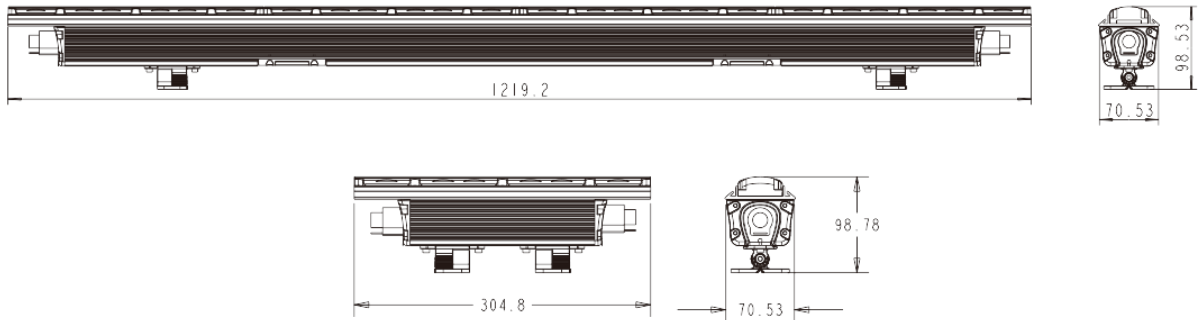

Colours/ Gobos

:

:

:

Dimensions

Errors and omissions are possible. All specifications are subject for change without prior notice.