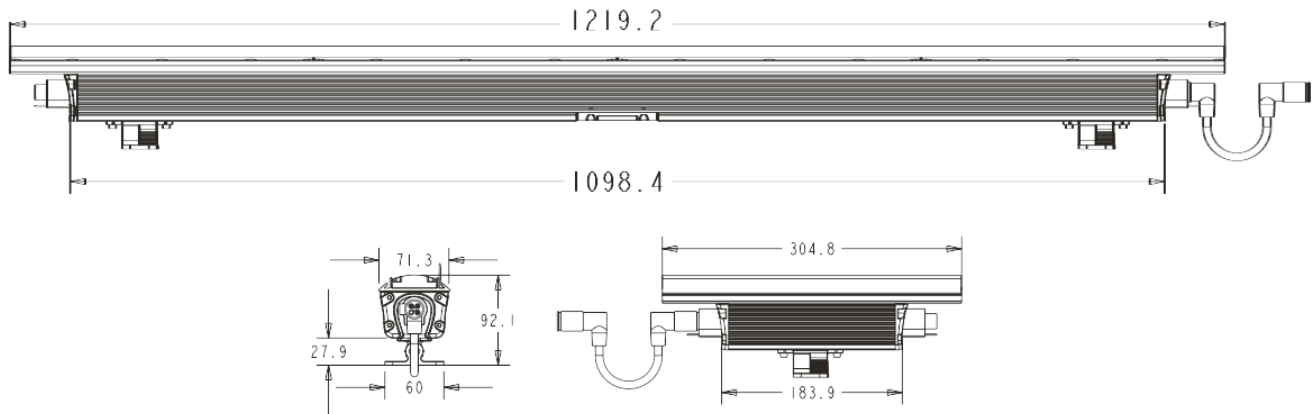


Outdoor Graze ELV-G1/G4

Product parameters

ELV-G outdoor Graze series is a high power, white LED, outdoor linear fixture. Available in 1' and 4' sections, it offers smooth linear dimming with ELV modules.

Beam Angle: 10 ° , 40 ° , 60 ° , 10 ° x60 ° , 30 ° x60 °

Max Fixture Runs: 40 ' @120VAC/80'@240VAC+

Power Consumption: 20W(1')/ 80W(4')

Total Lumens:

10 ° 1' 1052@2700K 1283@3500K 1379@4000K
4' 4208@2700K 5132@3500K 5516@4000K
10 ° x60 ° 1' 948@2700K 1039@3500K 1173@4000K
4' 3792@2700K 4156@3500K 4692@4000K

Operating Temperature: -20 ° C to 45 ° C

Operating Voltage: 95-135V / 200-300V

Dimming: TRIAC + ELV

Fixture Connectors: Integral, 3 Pin Male & Female Connector

Rating: IP 65

Weight: 1' 1.4kg 4' 5.4kg

Dimensions: 74.1mmx98.5mmx305mm/1219.2mm

Colours/ Gobos

:

:

:

Dimensions

Errors and omissions are possible. All specifications are subject for change without prior notice.