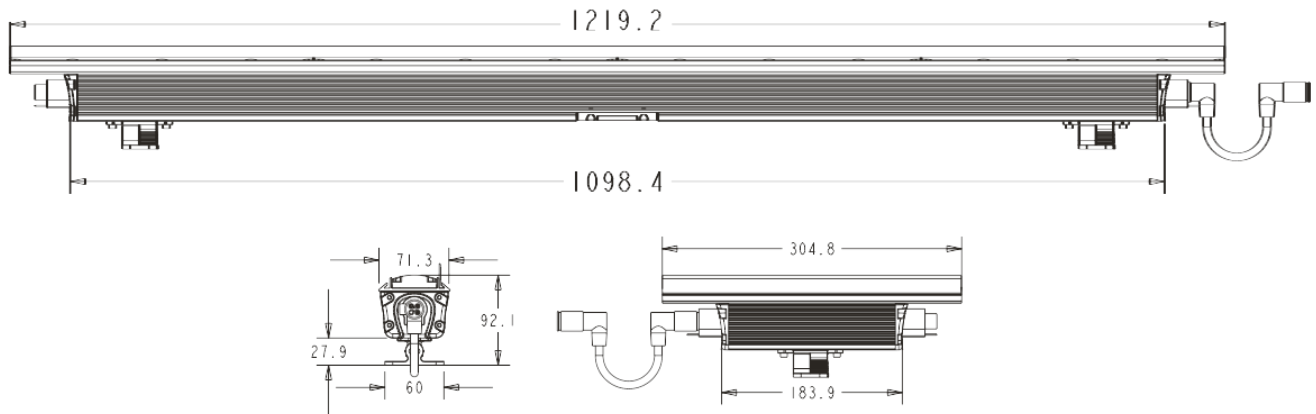


Outdoor Graze ELV-G1/G4

Product parameters

ELV-G outdoor Graze series is a high power, white LED, outdoor linear fixture. Available in 1' and 4' sections, it offers smooth linear dimming with ELV modules.

Weight: 1' 1.4kg 4' 5.4kg

Dimensions: 74.1mmx98.5mmx305mm/1219.2mm

Colours/ Gobos

:

:

:

Dimensions

Errors and omissions are possible. All specifications are subject for change without prior notice.