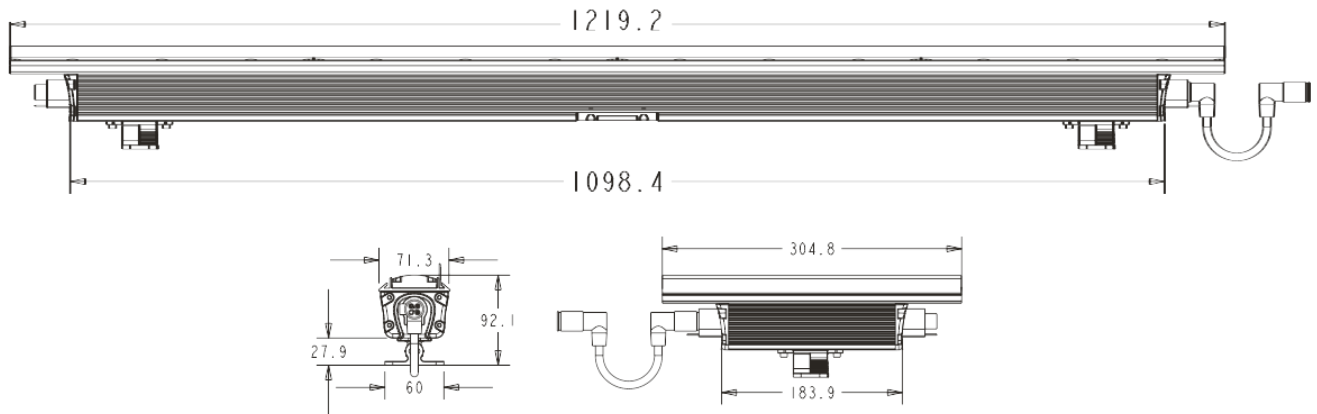

Errors and omissions are possible. All specifications are subject for change without prior notice.