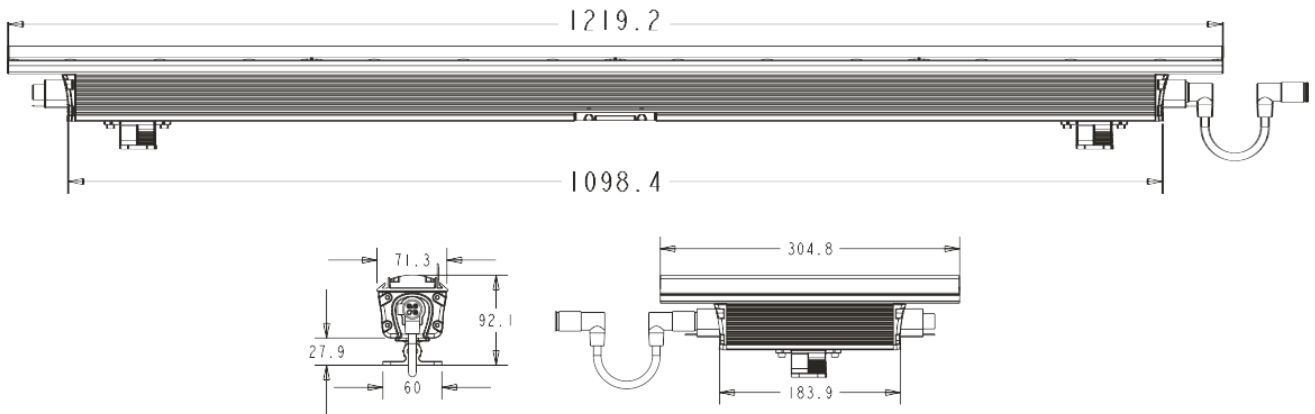

Errors and omissions are possible. All specifications are subject for change without prior notice.