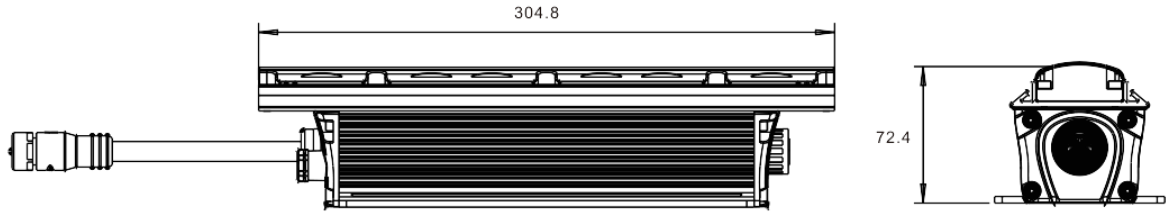

Finish: Anodized Brushed Aluminum (Black or White - Special Order Only)

Housing: Aluminum; Clear Polycarbonate Lens

Operating Temperature: -20 ° C to 45 ° C

Operating Voltage: 100-240V

Dimming: DMX 512

Fixture Connectors: Integral, 8 Pin Male & Female Connector

Rating: IP 67

Weight: 1.8kg

Dimensions: 305mmx72.4mmx90mm

Colours/ Gobos

:

:

:

Dimensions