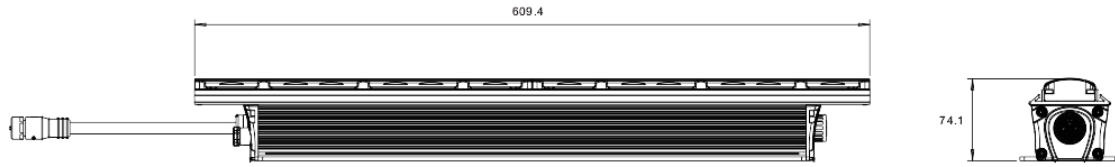

Finish: Anodized Brushed Aluminum (Black or White - Special Order Only)

Housing: Aluminum; Clear Polycarbonate Lens

Operating Temperature: -20 ° C to 45 ° C

Operating Voltage: 100-240V

Dimming: DMX 512

Fixture Connectors: Integral, 8 Pin Male & Female Connector

Rating: IP 67

Weight: 3.3kg

Dimensions: 609.4mmx74.1mmx90mm

Colours/ Gobos

:

:

:

Dimensions