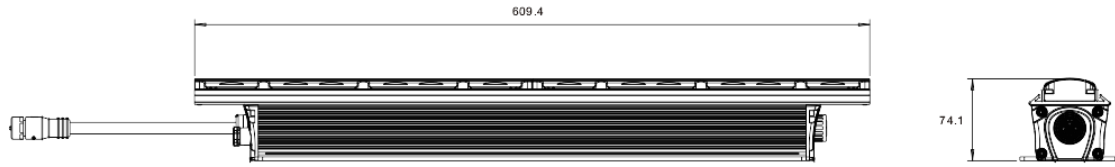

Errors and omissions are possible. All specifications are subject for change without prior notice.