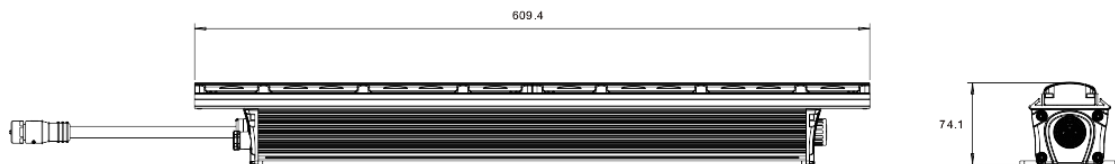

Errors and omissions are possible. All specifications are subject for change without prior notice.