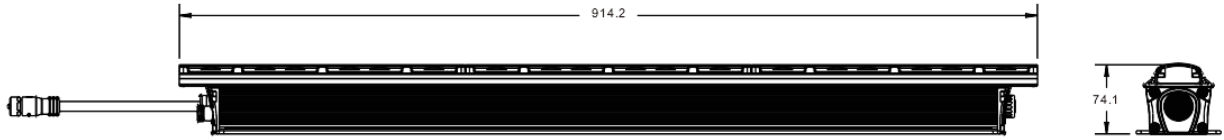

Errors and omissions are possible. All specifications are subject for change without prior notice.