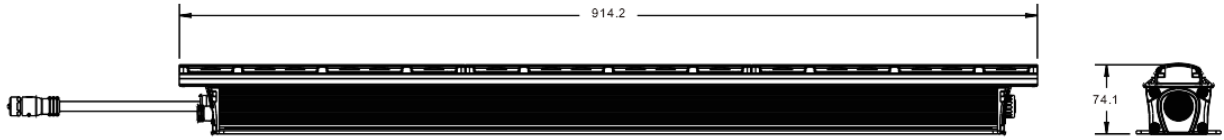

Finish: Anodized Brushed Aluminum (Black or White - Special Order Only)

Housing: Aluminum; Clear Polycarbonate Lens

Operating Temperature: -20 ° C to 45 ° C

Operating Voltage: 100-240V

Dimming: DMX 512

Fixture Connectors: Integral, 8 Pin Male & Female Connector

Rating: IP 67

Weight: 5.4kg

Dimensions: 914.2mmx74.1mmx90mm

Colours/ Gobos

:

:

:

Dimensions