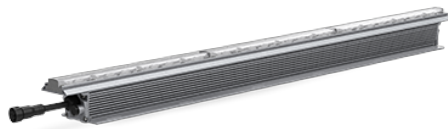

## Outdoor Graze ELV-G3 DMX

### Product parameters

The DynaGraze Exterior HO DMX is a high power, outdoor linear fixture. Available in 1' and 4' sections, featuring a robust IP67 housing, a multi-voltage switching power supply, and a glare shield, it is the perfect option for any structure that calls for outdoor linear grazing.

---

Finish: Anodized Brushed Aluminum (Black or White - Special Order Only)

Housing: Aluminum; Clear Polycarbonate Lens

Operating Temperature: -20 ° C to 45 ° C

Operating Voltage: 100-240V

Dimming: DMX 512

Fixture Connectors: Integral, 8 Pin Male & Female Connector

Rating: IP 67

Weight: 5.4kg

Dimensions: 914.2mmx74.1mmx90mm