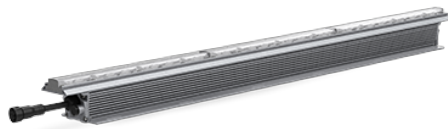

Outdoor Graze ELV-G3 DMX

Product parameters

The DynaGraze Exterior HO DMX is a high power, outdoor linear fixture. Available in 1' and 4' sections, featuring a robust IP67 housing, a multi-voltage switching power supply, and a glare shield, it is the perfect option for any structure that calls for outdoor linear grazing.

Color Temperature: 2700K, 3000K, 3500K, 4000K

Beam Angle: 10 ° X 10 ° , 10 ° X 60 ° , 30 ° X 60 °

Max Fixture Runs: 33

Power Consumption: 51W

Total Lumens: 2250lm@3500K

Efficacy (lm/W): 44lm/W@3500K

CRI: >80

Finish: Anodized Brushed Aluminum (Black or White - Special Order Only)

Housing: Aluminum; Clear Polycarbonate Lens

Operating Temperature: -20 ° C to 45 ° C

Operating Voltage: 100-240V

Dimming: DMX 512

Fixture Connectors: Integral, 8 Pin Male & Female Connector

Rating: IP 67

Weight: 5.4kg

Dimensions: 914.2mmx74.1mmx90mm

Colours/ Gobos

:

:

:

Dimensions