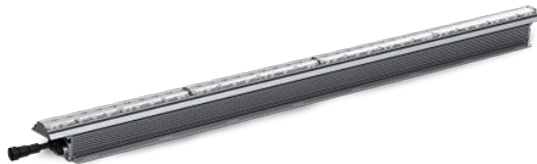

## Outdoor Graze ELV-G4 DMX

### Product parameters

The DynaGraze Exterior HO DMX is a high power, outdoor linear fixture. Available in 1' and 4' sections, featuring a robust IP67 housing, a multi-voltage switching power supply, and a glare shield, it is the perfect option for any structure that calls for outdoor linear grazing.

---

Finish: Anodized Brushed Aluminum (Black or White - Special Order Only)

Housing: Aluminum; Clear Polycarbonate Lens

Operating Temperature: -20 ° C to 45 ° C

Operating Voltage: 100-240V

Dimming: DMX 512

Fixture Connectors: Integral, 8 Pin Male & Female Connector

Rating: IP 67

Weight: 7.2kg

Dimensions: 1219.2mmx74.1mmx90mm