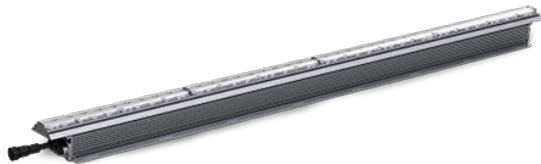

Outdoor Graze ELV-G4 DMX

Product parameters

The DynaGraze Exterior HO DMX is a high power, outdoor linear fixture. Available in 1' and 4' sections, featuring a robust IP67 housing, a multi-voltage switching power supply, and a glare shield, it is the perfect option for any structure that calls for outdoor linear grazing.

Color Temperature: 2700K, 3000K, 3500K, 4000K

Beam Angle: 10 ° X 10 ° , 10 ° X 60 ° , 30 ° X 60 °

Max Fixture Runs: 25

Power Consumption: 68W

Total Lumens: 3000lm@3500K

Efficacy (lm/W): 44lm/W@3500K

CRI: >80

Finish: Anodized Brushed Aluminum (Black or White - Special Order Only)

Housing: Aluminum; Clear Polycarbonate Lens

Operating Temperature: -20 ° C to 45 ° C

Operating Voltage: 100-240V

Dimming: DMX 512

Fixture Connectors: Integral, 8 Pin Male & Female Connector

Rating: IP 67

Weight: 7.2kg

Dimensions: 1219.2mmx74.1mmx90mm

Colours/ Gobos

:

:

:

Dimensions