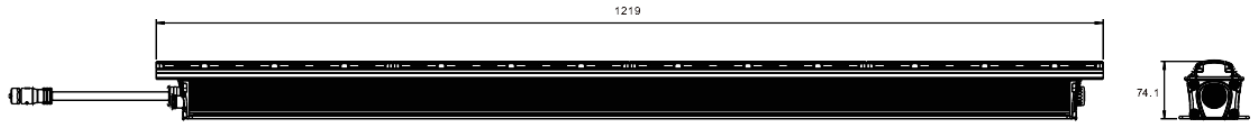

Errors and omissions are possible. All specifications are subject for change without prior notice.