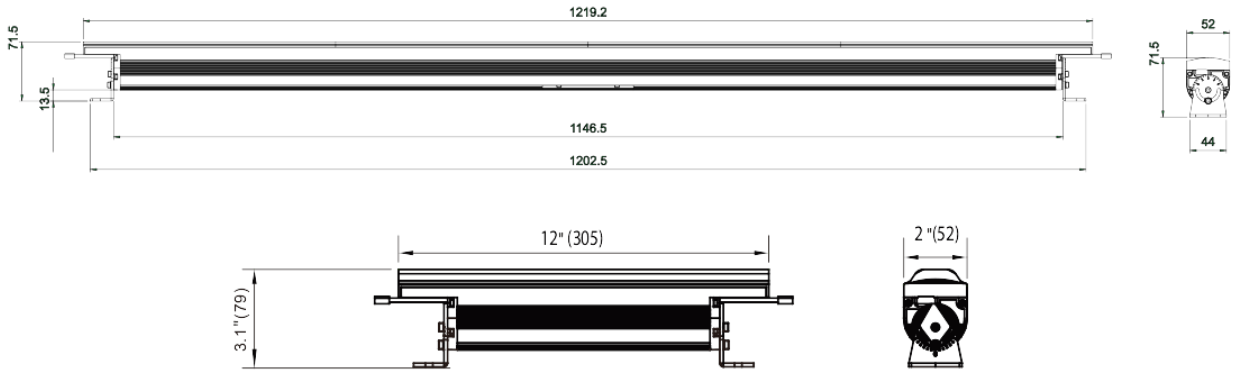

Dimensions

Errors and omissions are possible. All specifications are subject for change without prior notice.