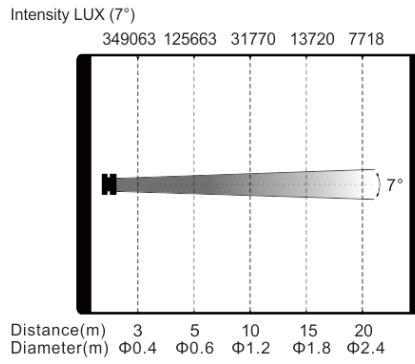

PT330W WASH

Product parameters

Optical system

Source: Philips Platinum 16R, 330W

Fixture CT: 8000K

Life span : >1,500h

Fixture output: 18,000lm

Movement

Net weight: 21.0kgs

Gross weight (carton): 25.5kgs

Colours/ Gobos

COLOR WHEEL: 

:

:

Dimensions

Photometrics