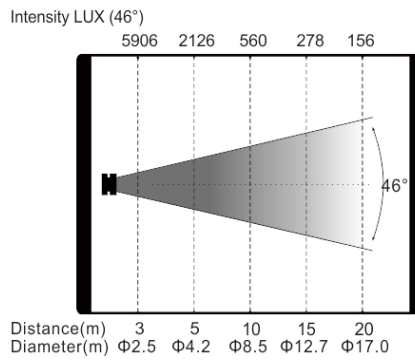

PT330W WASH

Product parameters

Optical system

Source: Philips Platinum 16R, 330W

Fixture CT: 8000K

Life span : >1,500h

Fixture output: 18,000lm

Movement

Net weight: 21.0kgs

Gross weight (carton): 25.5kgs

Colours/ Gobos

COLOR WHEEL: 

:

:

Dimensions

Photometrics