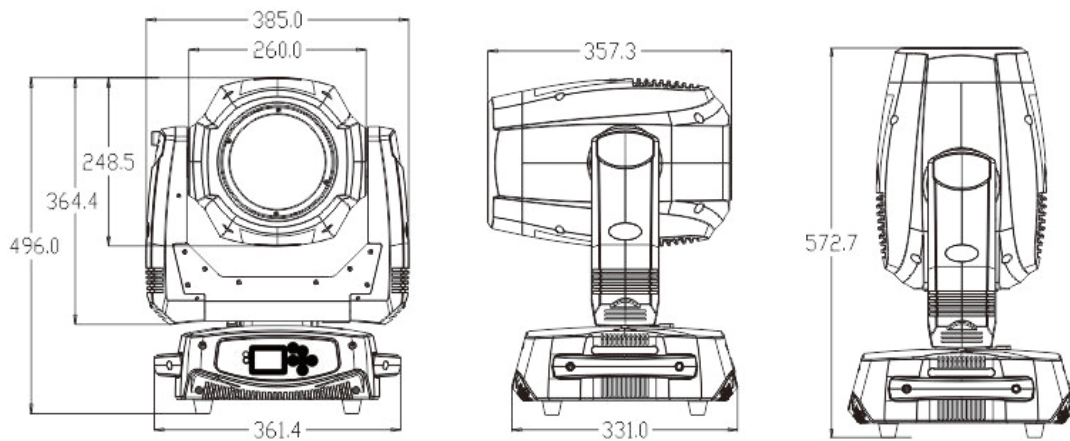

Net weight: 21.0kgs

Gross weight (carton): 25.5kgs

Colours/ Gobos

COLOR WHEEL: 

:

:

Dimensions

Photometrics