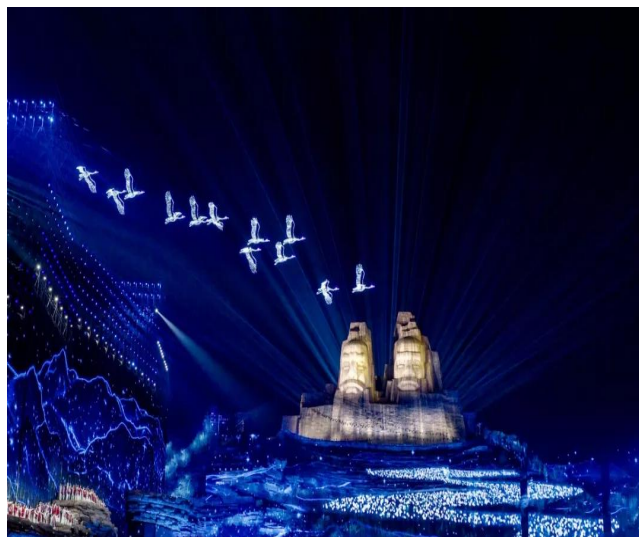

Happy Chinese New Year Eve at Zhengzhou Sub-venue with Golden Sea 's Light

With Joy and good fortune, unconsciously, it was another year of the Spring Festival. The Spring Festival is a day for family reunions. Friends and family get together and watch the Spring Festival Gala in front of the TV happily. This year's CCTV Spring Festival Gala will continue the stage setting of the "Main Venue + Sub-venue". Beijing's main venue will join the Zhengzhou sub-venue of Henan and the Guangdong-Hong Kong-Macao Great Bay sub-venue to present a "festival of the world". This year, Golden Sea will continue to provide efficient and stable lighting at the CCTV Spring Festival Evening Zhengzhou sub-venue. The light fixtures, BEAM V2000 B and IP rated G20 HYBRID IP, will shine on the stage to celebrate happiness with Chinese at home and abroad on New Year's Eve.