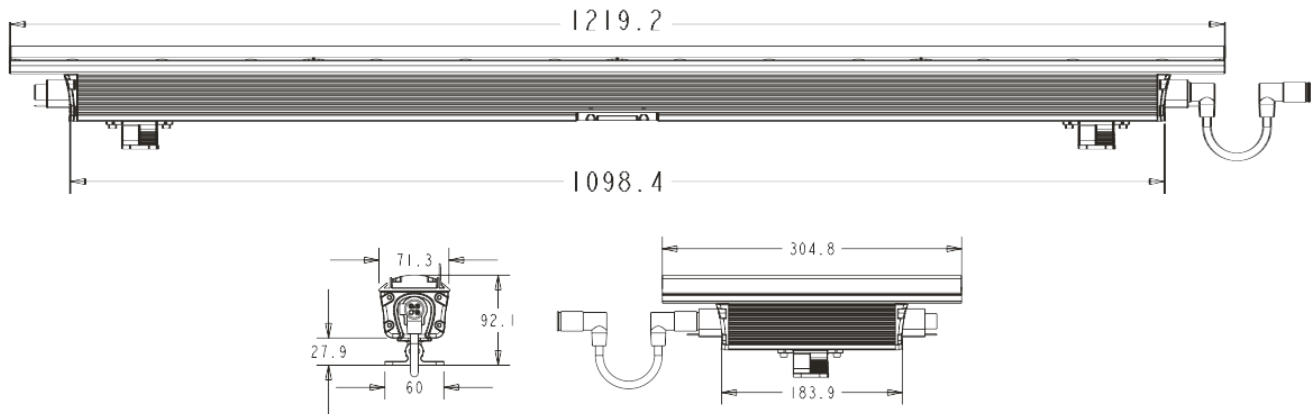

### Product parameters

ELV-G outdoor Graze series is a high power, white LED, outdoor linear fixture. Available in 1' and 4' sections, it offers smooth linear dimming with ELV modules.

Featuring class-leading output, robust housing, LSF filter options, and a glare shield, it is the perfect option for any structure that calls for outdoor linear grazing

Fixture Connectors: Integral, 3 Pin Male & Female Connector

Rating: IP 65

Weight: 1' 1.4kg 4' 5.4kg

Dimensions: 74.1mmx98.5mmx305mm/1219.2mm

Colours/ Gobos

:

:

:

# Dimensions

Errors and omissions are possible. All specifications are subject for change without prior notice.