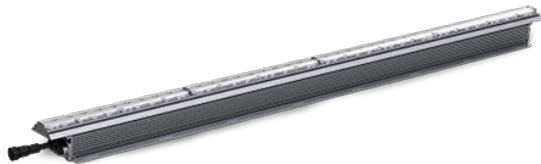

## Outdoor Graze ELV-G4 DMX

### Product parameters

The DynaGraze Exterior HO DMX is a high power, outdoor linear fixture. Available in 1' and 4' sections, featuring a robust IP67 housing, a multi-voltage switching power supply, and a glare shield, it is the perfect option for any structure that calls for outdoor linear grazing.

---

Finish: Anodized Brushed Aluminum (Black or White - Special Order Only)

Housing: Aluminum; Clear Polycarbonate Lens

Operating Temperature: -20 ° C to 45 ° C

Operating Voltage: 100-240V

Dimming: DMX 512

Fixture Connectors: Integral, 8 Pin Male & Female Connector

Rating: IP 67

Weight: 7.2kg

Dimensions: 1219.2mmx74.1mmx90mm