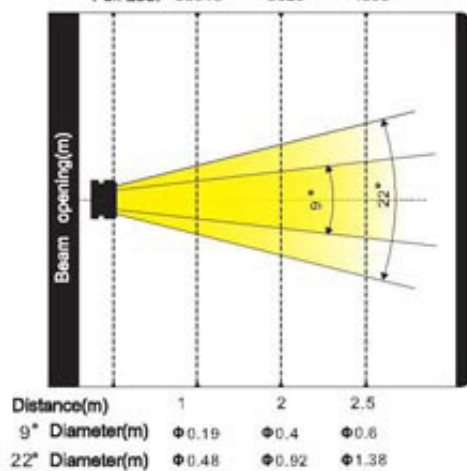

4 digit LED display

Preset program: 7 built in programs can be called up via DMX controller

Beam angle: 9 ° , field angle: 22 °

Attached an easily mounted metal holder enable to fit of optional diffractive diffusing film to get different beam angles and effects

Software upgrade: through DMX cable conveniently, quickly upgrade software

OVAL48DW: 32 x warm white, 16 x cool white

Power: AC100-240V,50/60HZ

Packing Dimension: 35x32x29cm

Net Weight: 7kgs

Gross Weight: 8kgs

Colours/ Gobos

:

:

:

Dimensions

Photometrics

Beam angle 9°
 Field angle 22° (LENS 15°)

Intensity LUX	Red Led:	1812	835
	Green Led:	5896	2775
	Blue Led:	1210	600
	White Led:	3415	1584
	Full Led:	9920	4560