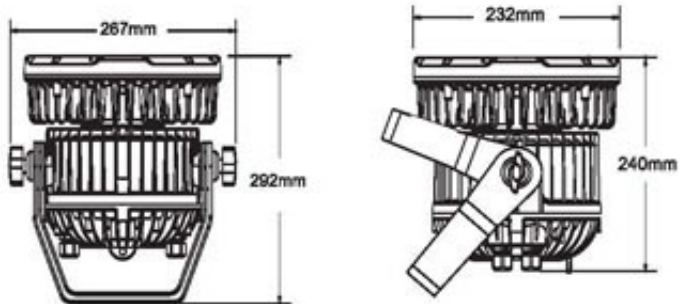

Software upgrade: through DMX cable conveniently, quickly upgrade software

OVAL48DW: 32 x warm white, 16 x cool white

Power: AC100-240V,50/60HZ

Packing Dimension: 35x32x29cm

Net Weight: 7kgs

Gross Weight: 8kgs

Colours/ Gobos

:

:

:

Dimensions

Photometrics

Beam angle 9°
 Field angle 22° (LENS 15°)

Intensity LUX	Red Led:	1812	835
	Green Led:	5896	2775
	Blue Led:	1210	600
	White Led:	3415	1584
	Full Led:	9920	4560