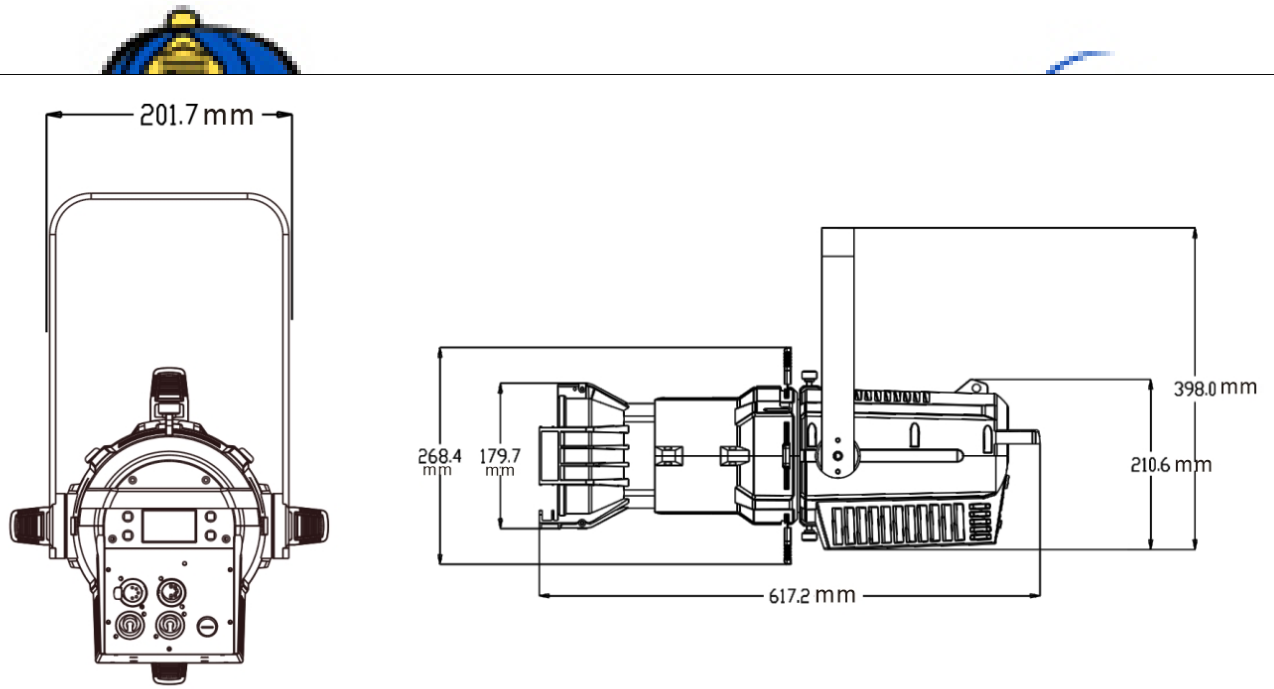

T180C LED PROFILE

Product parameters

Optical system

Source: R/G/B/A/M,5-in-1 LED Engine,180W

Fixture CT: 2700K-5600K linear

CRI: up to 95

Fixture Output: 6,200lm

Optical angle: 26 ° (5 ° /10 ° /14 ° /19 ° /36 ° /50 ° optional)

RDM protocol

Electric parameter

AC100-240V, 50/60Hz

Power: 200W

Dimension and weight

Product dimension: 201.7x268.4x617.2mm (Fixture)

Packing dimension (carton): 575x395x355mm (Fixture)

Net weight: 7.2kg (Fixture)

Gross weight (carton): 9.5kg (Fixture)

Colours/ Gobos

:

:

:

Dimensions

Photometrics

Intensity LUX(19°)

Distance(m)	5	10	15	20
Diameter(m)	Φ 2.3	Φ 4.6	Φ 6.9	Φ 9.2

Intensity LUX(36°)

RED	45	12	6	3
GREEN	92	24	11	6
BLUE	28	7	3	2
MINT	516	133	59	33
AMBER	29	9	4	2
FULL	678	174	78	44

Distance(m)	5	10	15	20
Diameter(m)	Φ 3.2	Φ 6.5	Φ 9.7	Φ 13.0