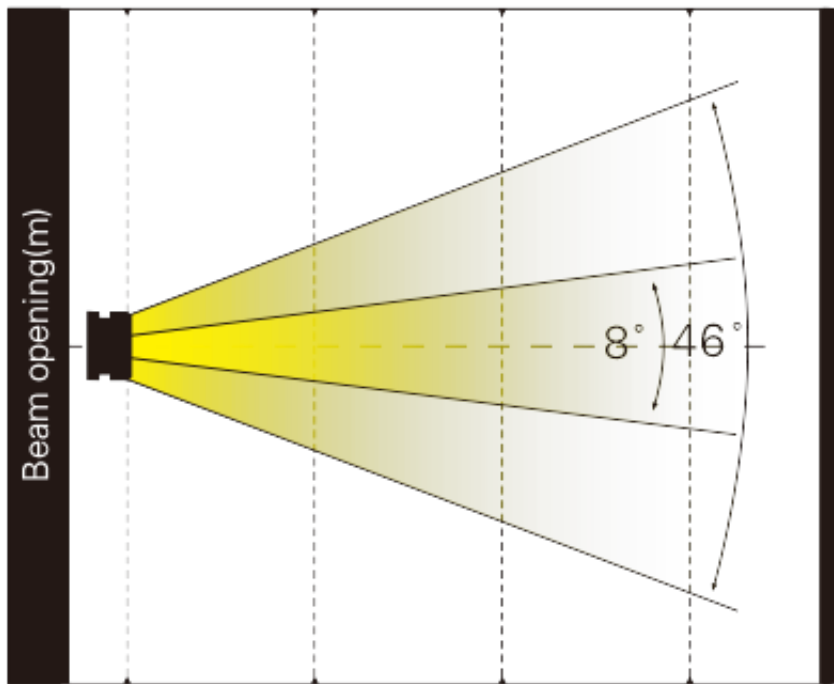

Net Weight: 38.5kgs

Gross Weight(flightcase): 75kgs

Colours/ Gobos

ANIMATION WHEEL: 

COLOR WHEEL: 

ROTATING GOBO WHEEL 1: 

Dimensions

Photometrics

	3500	1756	1047
Intensity LUX(Max)	85480	40360	22370

Distance(m)	5	7.5	10
8°Diameter(m)	Φ0.7	Φ1.05	Φ1.4
46°Diameter(m)	Φ4.26	Φ6.39	Φ8.52

Errors and omissions are possible. All specifications are subject for change without prior notice.