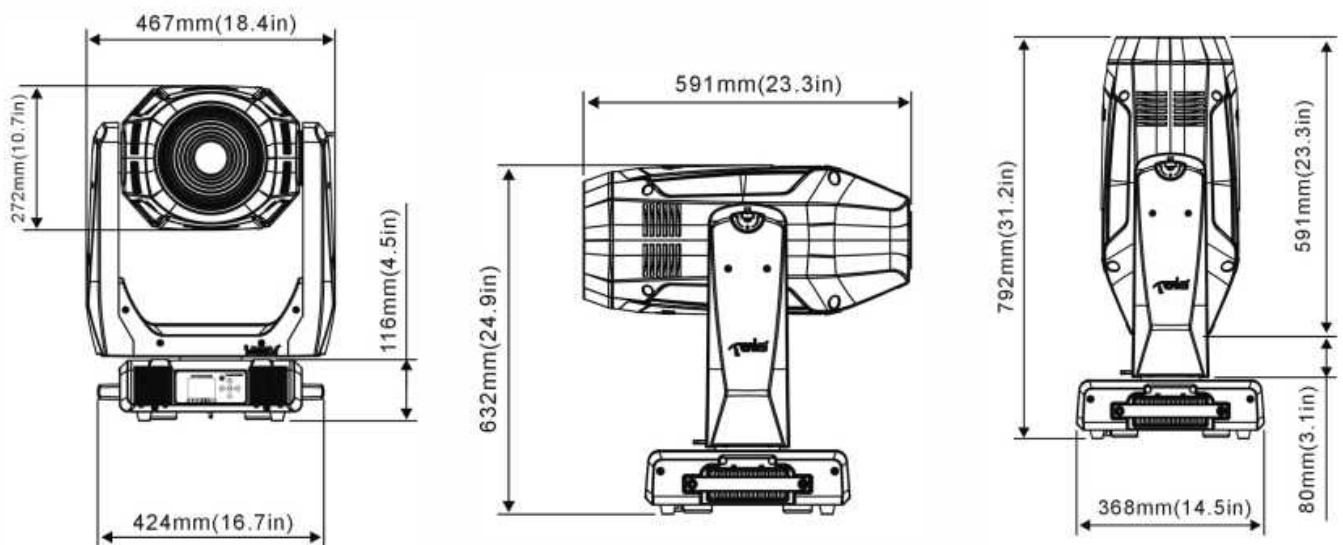

AC100-240V, 50/60Hz

Power: 1800W

Dimension and weight

Product dimension: 467x368x792mm

Packing dimension (carton): 945x580x505mm

Net weight: 43kg

Gross weight (carton): 49.5kg

Colours/ Gobos

COLOR WHEEL 1: 

COLOR WHEEL 2: 

:

Dimensions

Photometrics

Errors and omissions are possible. All specifications are subject for change without prior notice.