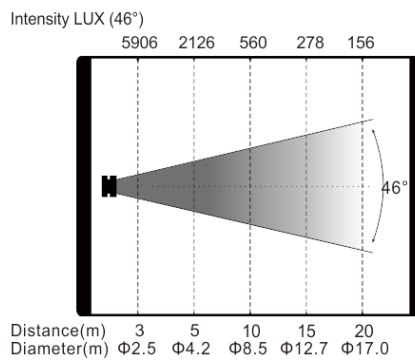

PT330W WASH

Product parameters

Optical system

Source: Philips Platinum 16R, 330W

Fixture CT: 8000K

Life span : >1,500h

Fixture output: 18,000lm

Movement

Net weight: 21.0kgs

Gross weight (carton): 25.5kgs

Colours/ Gobos

COLOR WHEEL: 

:

:

Dimensions

Photometrics