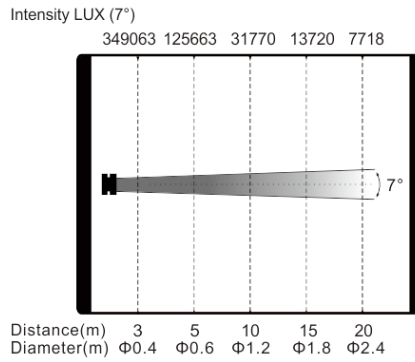

PT330W WASH

Product parameters

Optical system

Source: Philips Platinum 16R, 330W

Fixture CT: 8000K

Life span : >1,500h

Fixture output: 18,000lm

Movement

Net weight: 21.0kgs

Gross weight (carton): 25.5kgs

Colours/ Gobos

COLOR WHEEL: 

:

:

Dimensions

Photometrics